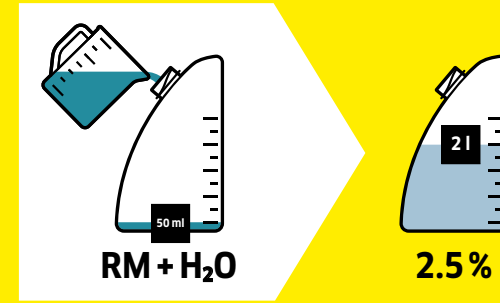

CLASSIFICATION

MOP PAD/HOLDER		6.999-144.0	6.999-057.0 6.999-152.0	3.335-752.0	6.999-092.0	6.999-101.0	6.999-158.0
3.337-959.0	■						
3.337-957.0	■						
6.999-136.0	■						
6.999-143.0	■						
6.999-131.0	■						
6.999-132.0	■						
6.999-146.0	■						
6.999-147.0	■						
3.335-856.0			■				
3.337-999.0		■	■				
3.338-004.0		■	■				
3.338-003.0		■	■				
3.338-006.0		■	■				
6.999-090.0					■		
6.999-148.0					■		
6.999-102.0						■	■
6.999-103.0						■	■

HANDLE/HOLDER		6.999-144.0	6.999-092.0 6.999-093.0	6.999-057.0 6.999-152.0	6.999-158.0	3.335-752.0	6.999-114.0
6.999-096.0	■	■	■	■	■	■	
6.999-111.0	■	■	■	■	■	■	
6.999-100.0							■
6.999-115.0							■

DOSAGE

Cleaning machines which are equipped with our cleaning agent dosing system, Dose, impress with particularly comfortable handling for the user, because the slightly awkward dosing by hand is eliminated.

However, if dosing by hand is unavoidable, our dosing table below helps you to dispense the exact amount each time. This way you never waste cleaning agent, protect the environment and also save costs.

		RM CONCENTRATE (IN %)																
		Maintenance Cleaning				Deep Cleaning				Very Heavy Soiling						Coating Stripping		
		0.25%	0.50%	0.75%	1%	1.50%	2%	2.50%	3%	4%	5%	6%	7%	8%	9%	10%	15%	20%
CLEANING SOLUTION (IN L)	1	2.5	5	7.5	10	15	20	25	30	40	50	60	70	80	90	100	150	200
	4	10	20	30	40	60	80	100	120	160	200	240	280	320	360	400	600	800
	10	25	50	75	100	150	200	250	300	400	500	600	700	800	900	1	1.5	2
	12	30	60	90	120	180	240	300	360	480	600	720	840	960	1.08	1.2	1.8	2.4
	15	37.5	75	112.5	150	225	300	375	450	600	750	900	1.05	1.2	1.35	1.5	2.25	3
	20	50	100	150	200	300	400	500	600	800	1	1.2	1.4	1.6	1.8	2	3	4
	25	62.5	125	187.5	250	375	500	625	750	1	1.25	1.5	1.75	2	2.25	2.5	3.75	5
	40	100	200	300	400	600	800	1	1.2	1.6	2	2.4	2.8	3.2	3.6	4	6	8
	60	150	300	450	600	900	1.2	1.5	1.8	2.4	3	3.6	4.2	4.8	5.4	6	9	12
	70	175	350	525	700	1.05	1.4	1.75	2.1	2.8	3.5	4.2	4.9	5.6	6.3	7	10.5	14
	80	200	400	600	800	1.2	1.6	2	2.4	3.2	4	4.8	5.6	6.4	7.2	8	12	16
	90	225	450	675	900	1.35	1.8	2.25	2.7	3.6	4.5	5.4	6.3	7.2	8.1	9	13.5	18
	100	250	500	750	1	1.5	2	2.5	3	4	5	6	7	8	9	10	15	20
	120	300	600	900	1.2	1.8	2.4	3	3.6	4.8	6	7.2	8.4	9.6	10.8	12	18	24
	140	350	700	1.05	1.4	2.1	2.8	3.5	4.2	5.6	7	8.4	9.8	11.2	12.6	14	21	28
	150	375	750	1.125	1.5	2.25	3	3.75	4.5	6	7.5	9	10.5	12	13.5	15	22.5	30
	200	500	1	1.5	2	3	4	5	6	8	10	12	14	16	18	20	30	40
250	625	1.25	1.875	2.5	3.75	5	6.25	7.5	10	12.5	15	17.5	20	22.5	25	37.5	50	

■ Millilitre ■ Litre