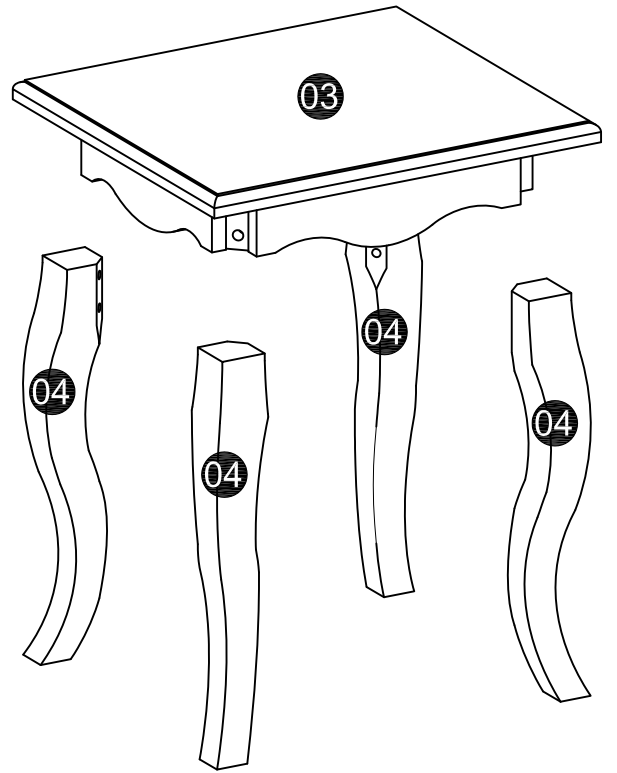

NEST OF TABLE

USER MANUAL | MODE D'EMPLOI | MANUAL DEL USUARIO | GEBRAUCHSANLEITUNG |
GEBRUIKSHANDLEIDING | MANUALE PER L'UTENTE | MANUAL DO UTILIZADOR

SKU:21922-20
BATCH NO.:DS2004

Please keep your original packages , due to health and safety reasons , we cannot accept returns without original packages .

Tel:03300581588,
Email:
info@dreamsliving.co.uk

We will resolve the issues for you within 1 working day!

A Screw	x16	B Allen key x1
		

01

02

For assistance with assembly, or to request replacement parts, log onto our website or call Customer Service.