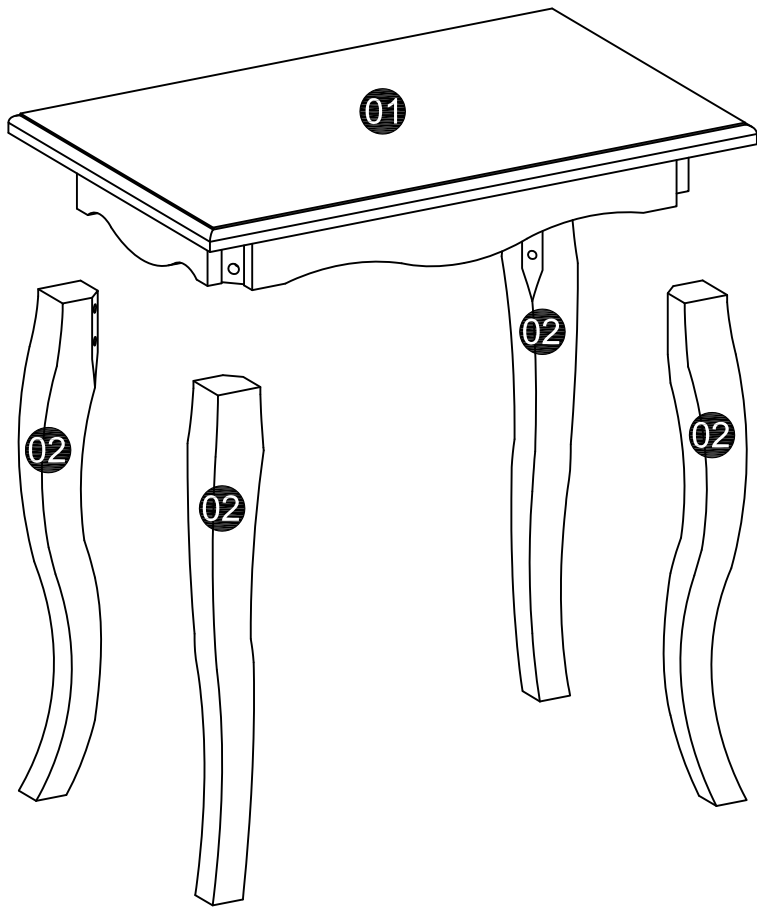

NEST OF TABLE

USER MANUAL | MODE D'EMPLOI | MANUAL DEL USUARIO | GEBRAUCHSANLEITUNG |
GEBRUIKSHANDLEIDING | MANUALE PER L'UTENTE | MANUAL DO UTILIZADOR

SKU:21922-20
BATCH NO.:DS2004

Please keep your original packages , due to health and safety reasons , we cannot accept returns without original packages .

Tel:03300581588,
Email:
info@dreamsliving.co.uk

We will resolve the issues for you within 1 working day!

A Screw	x16	B Allen key x1
		

01

02

For assistance with assembly, or to request replacement parts, log onto our website or call Customer Service.