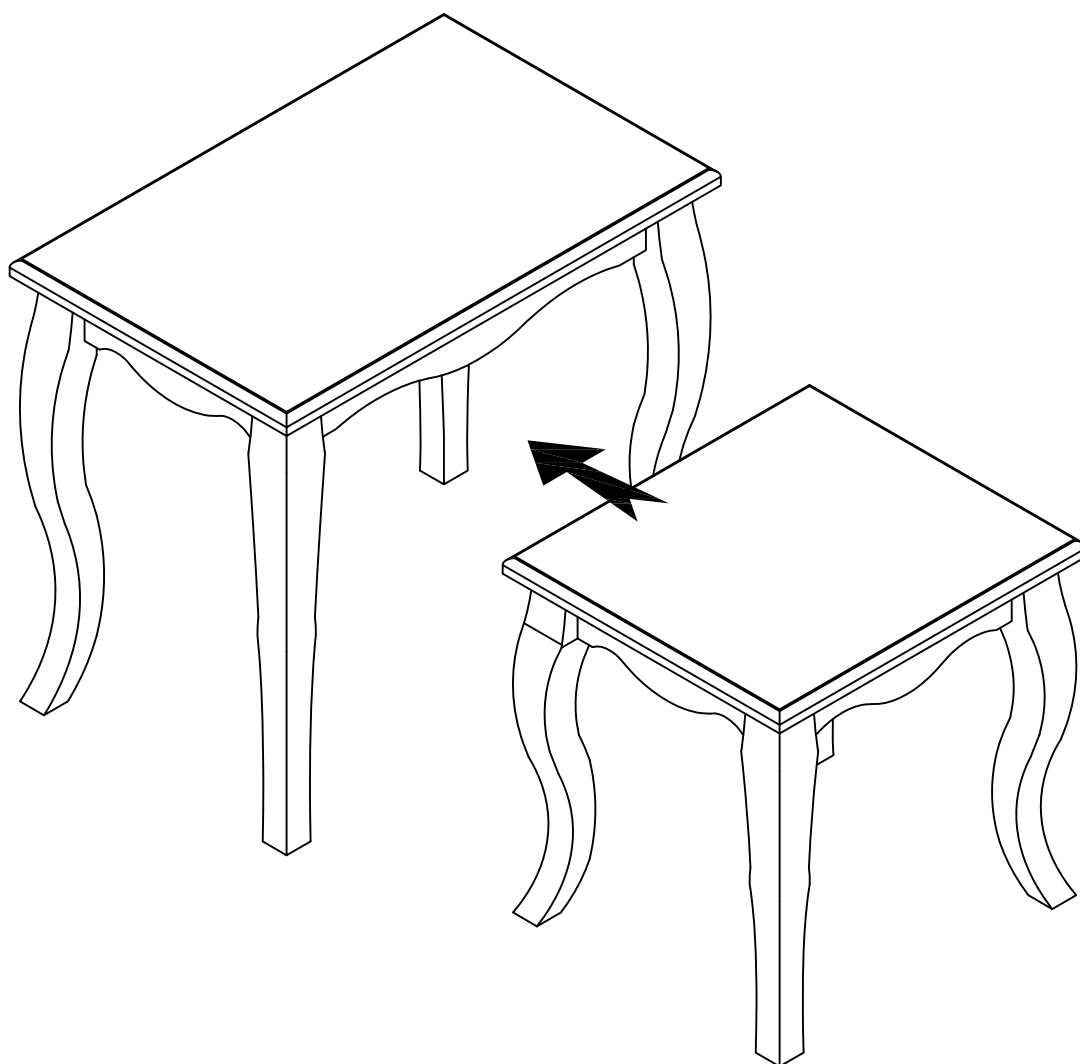

For assistance with assembly, or to request replacement parts, log onto our website or call Customer Service.

DO NOT RETURN THE PRODUCT TO THE STORE.

Si vous avez besoin d'aide pour le montage, ou pour demander des pièces de rechange, connectez-vous sur notre site Web ou appelez le service à la clientèle.

NE RETOURNEZ PAS LE PRODUIT AU MAGASIN.

Para obtener ayuda sobre el montaje o para solicitar piezas de repuesto, conéctese a nuestra página web o llame a Atención al cliente.

NO DEVUELVA EL PRODUCTO A LA TIENDA.

Wenn Sie Hilfe beim Aufbau oder Ersatzteile benötigen, melden Sie sich auf unserer Webseite an oder rufen Sie unseren Kundenservice an.

GEBEN SIE DAS PRODUKT NICHT IM GESCHÄFT ZURÜCK.

Als u hulp nodig heeft bij de montage of vervangende onderdelen wilt bestellen, kunt u inloggen op onze website of bellen met de klantenservice.

BRENG HET PRODUCT NIET TERUG NAAR DE WINKEL.

Per assistenza al montaggio, o per richiedere pezzi di ricambio, accedi al nostro sito o chiama il servizio clienti.

NON RESTITUIRE IL PRODOTTO AL NEGOZIO.

Para obter ajuda na montagem, ou para solicitar peças de substituição, inicie a sessão no nosso sítio da Internet ou ligue para o Serviço de Apoio ao Cliente.

NÃO DEVOLVA O PRODUTO À LOJA.

US,

UK:

DREAMS LIVING LIMITED. UNIT 4
HAY HALL BUSINESS PARK 132-150
REDFERN ROAD TYSELEY B11 2BE

Tel:03300581588,
Email:info@dreamsliving.co.uk

Spain:

Other European Countries: