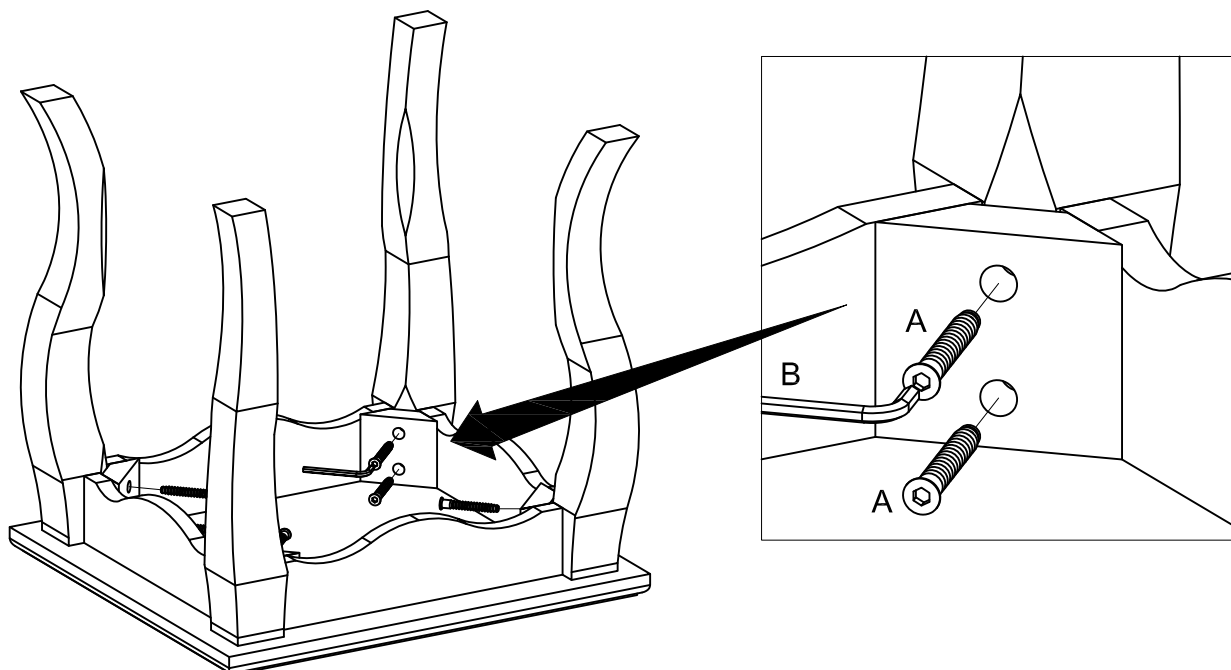

Tel:03300581588,
Email:
info@dreamsliving.co.uk

We will resolve the issues for you within 1 working day!

A Screw	x16	B Allen key x1
		

01

02

For assistance with assembly, or to request replacement parts, log onto our website or call Customer Service.