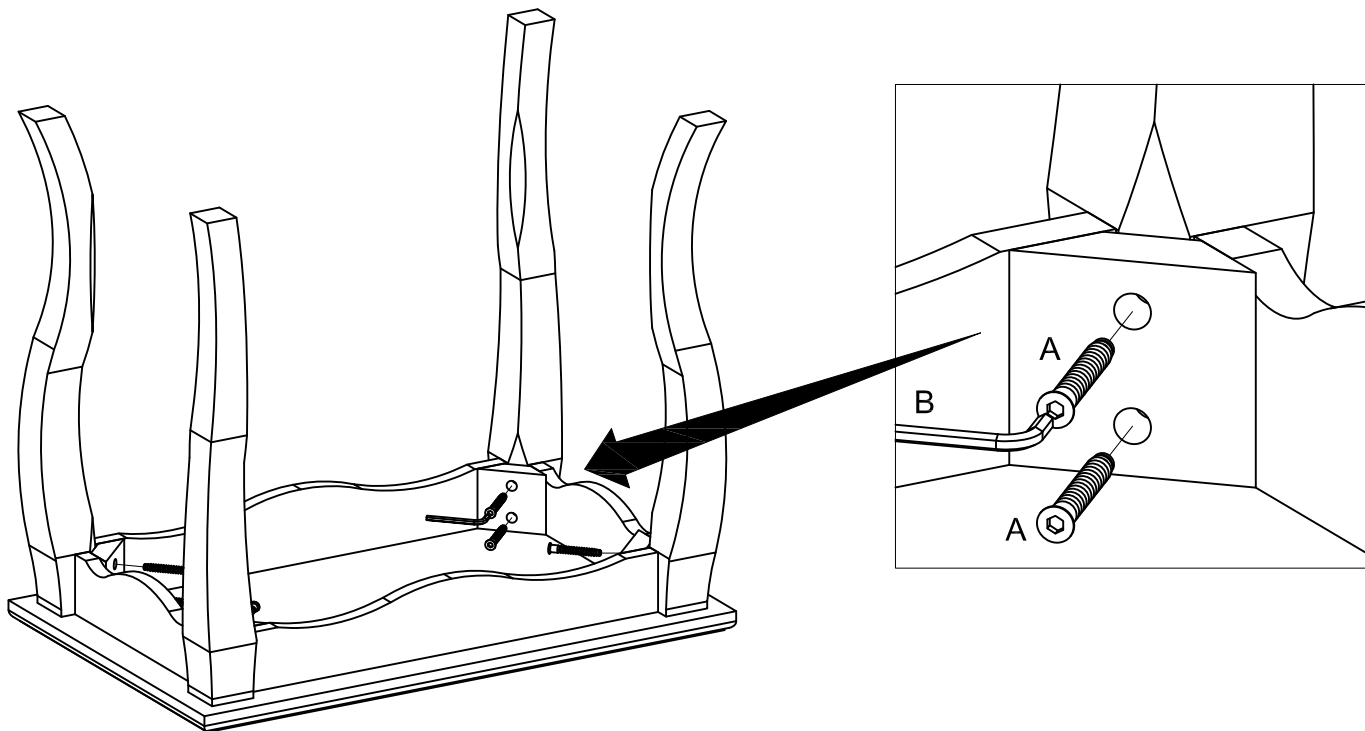

Tel:03300581588,
Email:
info@dreamsliving.co.uk

We will resolve the issues for you within 1 working day!

A Screw	x16	B Allen key x1
		

01

02

For assistance with assembly, or to request replacement parts, log onto our website or call Customer Service.