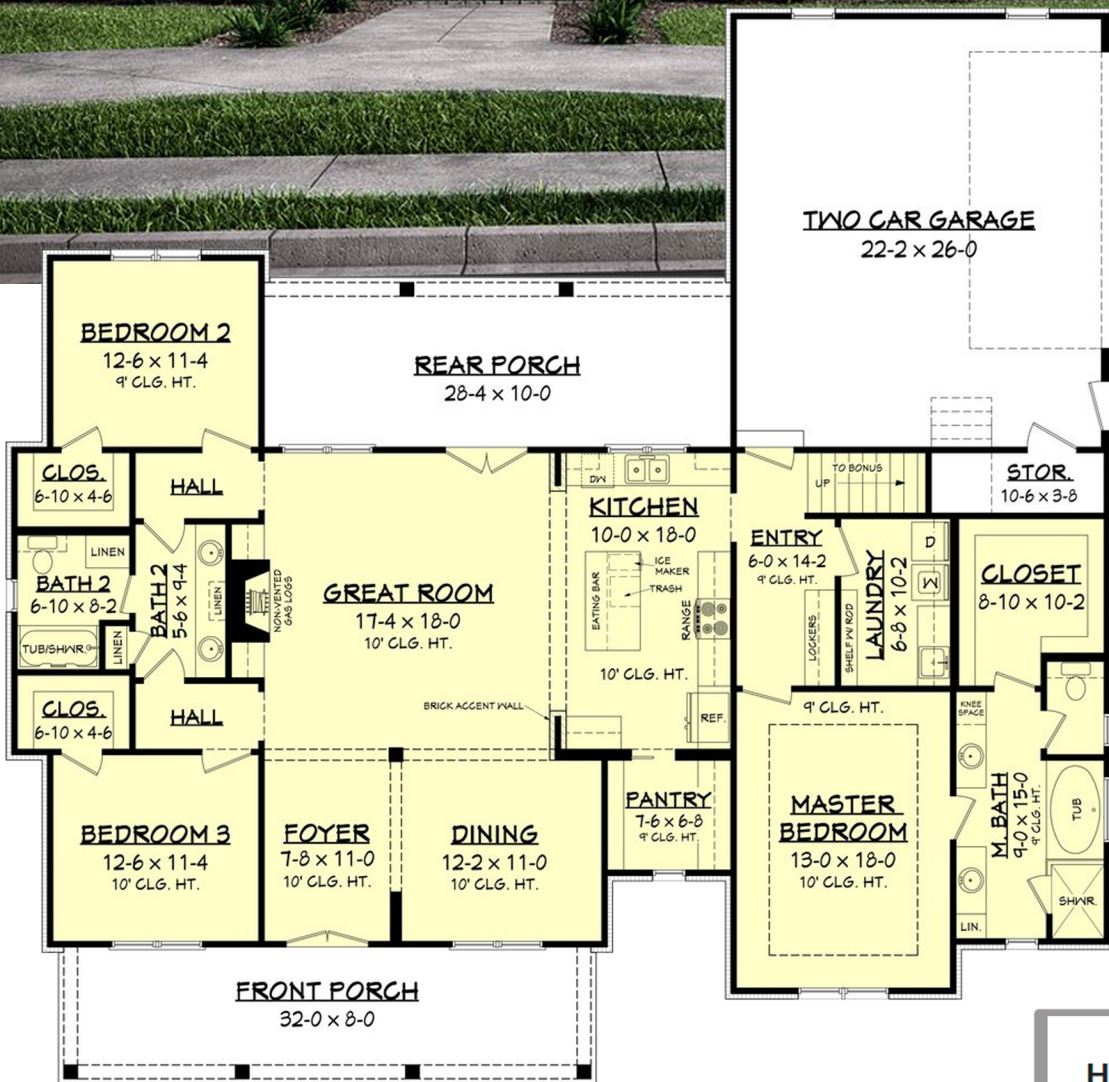

Designing Homes
HOUSE PLAN ZONE
 Building Relationships

First Floor Plan

Square footage does not include bonus room.

Bonus Floor Plan

Hope DF House Plan

2112A-DF

- 🏠 2112 Sq Ft.
- 🏠 1.5 Stories
- 🏠 3 Bedrooms
- 🏠 66-8 Width
- 🏠 2 Bathrooms
- 🏠 64-8 Depth