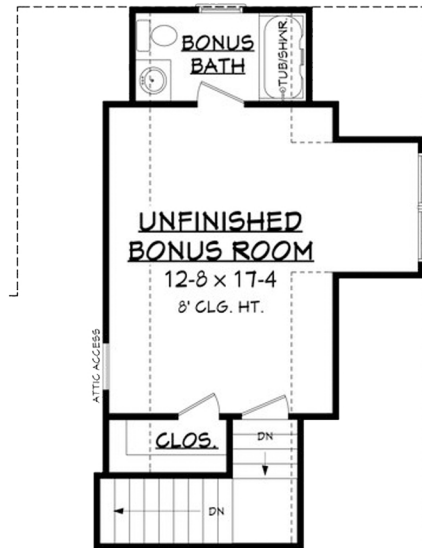

Designing Homes
HOUSE PLAN ZONE
 Building Relationships

First Floor Plan

Square footage does not include bonus room.

Bonus Floor Plan

Hope DF House Plan

2112A-DF

- 🏠 2112 Sq Ft.
- 🏠 1.5 Stories
- 🏠 3 Bedrooms
- 🏠 66-8 Width
- 🏠 2 Bathrooms
- 🏠 64-8 Depth