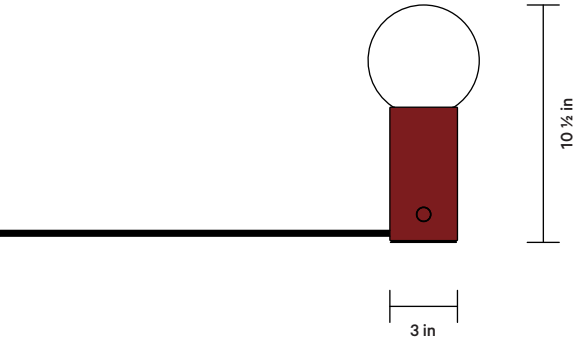

In Common With

FRONT VIEW

TOP VIEW

Vehemently anti-trend and just plain cute. A simple, but considered design choice for your space.

DETAILS

Materials	Steel, Glass
Bulbs Included	E12 / 110 V / 5.0 W / 550 lm / 2700 K Dimmable
Lead Time	2 Weeks
Max Wattage	10 W
Certifications	

BASE FINISH OPTIONS

● Black ● Bone ● Oxide Red ● Reed Green ● Peach

NOTES

1. Comes with 10 feet of black rubber cord.
2. A rotary dimmer switch is built into the base of the light fixture.