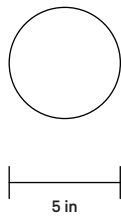

In Common With

FRONT VIEW

TOP VIEW

Vehemently anti-trend and just plain cute. A simple, but considered design choice for your space.

DETAILS

Materials	Steel, Glass
Bulbs Included	E12 / 110 V / 5.0 W / 550 lm / 2700 K Dimmable
Lead Time	2 Weeks
Max Wattage	10 W
Certifications	

BASE FINISH OPTIONS

● Black ● Bone ● Oxide Red ● Reed Green ● Peach

NOTES

1. Comes with 10 feet of black rubber cord.
2. A rotary dimmer switch is built into the base of the light fixture.