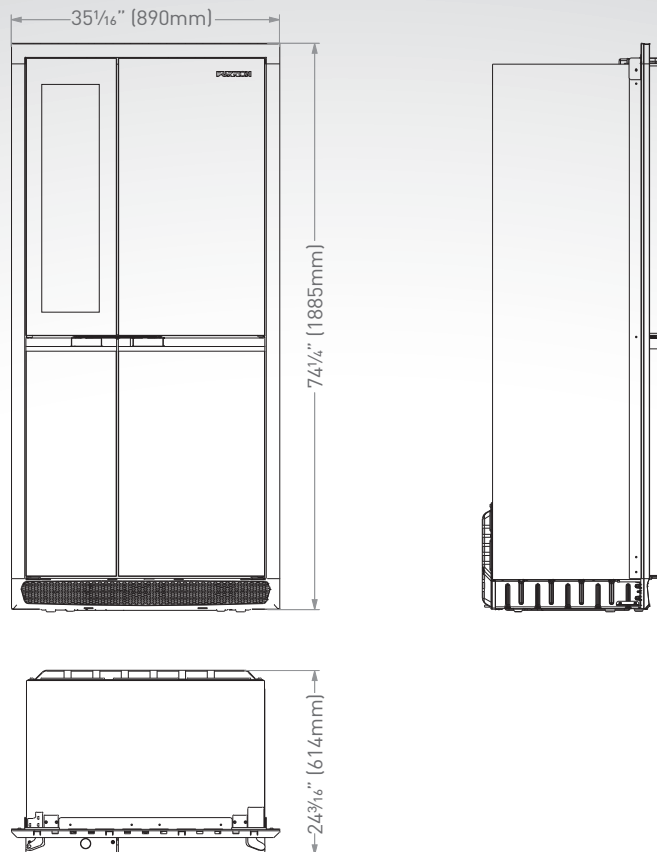

FURRION

14 cu. ft. 4-DOOR
REFRIGERATOR
FCR14ACBQA

FCR14ACBQA-BL

FCR14ACBQA-SS

VIBRATIONSMART

CLIMATESMART

AUTO LIGHT FUNCTION

WINE CELLAR

BUILT-IN

ULTRA QUIET

POWER SAVING

SAFETY LATCH
MECHANISM

ADJUSTABLE
THERMOSTAT

CFC FREE

- AC high efficiency compression refrigerator
- Tempered glass and wooden shelves

- Convenient and quick built-in RV style installation
- Individually controlled temperature for wine and beer

FCR14ACBQA | 14 cu. ft. 4-DOOR REFRIGERATOR

Specifications

Validity Capacity	14 cu. ft.
Door Type	Four doors & side by side
Storage Compartments	Wine & storage & freezer
Cooling Type	Compression
Rated Voltage	AC 115V
Rated Frequency	60Hz
Rated Current	1.5A
Power Consumption	1.268 kWh/24h
Fridge Temperature Range	0°C to 10°C (32°F to 50°F)
Freezer Temperature Range	≤ -17.8°C (≤ 0°F)
Wine Storage Temperature Range	2.8°C to 16°C (37.0°F to 60.8°F)
Refrigerant/Charge	R134a/200g
Noise	≤45dB(A)
Width Working Temperature	16°C to 43°C (60.8°F to 109.4°F)
Control Type	Mechanical control
Defrost	Manual defrost
Certification	CSA
Application	Built-in type for RV

Special Features

CFC Free	✓
Door Seal	Magnetic
Condenser	Micro-channel condenser
Lock & Handle in One	✓
Handle Style	Recessed Handle
Interior Lamp	LED light

Packaging Information

Packaging Type	Brown Carton Box
Quantity Per Box (pcs)	1
Individual Packaging Dimensions (W x H x D)	37 1/16" x 78 1/16" x 25 13/16" (945 x 1995 x 655mm)
Individual Packaging Gross Weight (kg/lbs)	110/242.5
Individual Packaging Net Weight (kg/lbs)	105/231.5