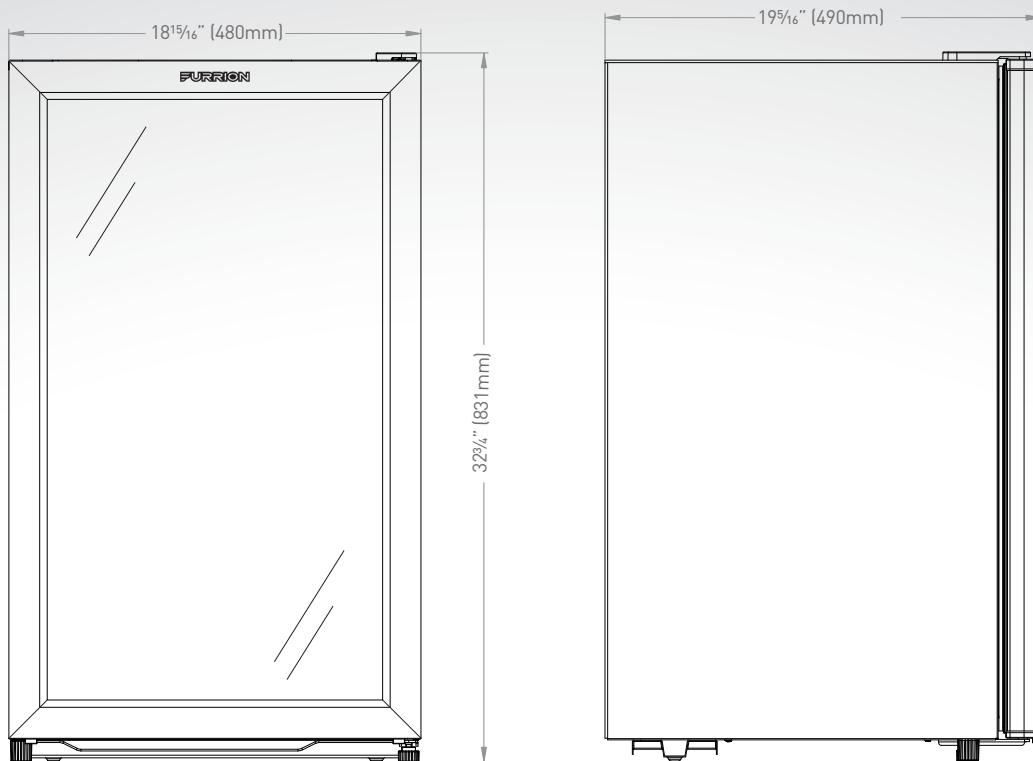

FURRION

4 cu. ft. AC REFRIGERATOR
WITH SILVER FRAME GLASS DOOR
FCR43ACA-SF

VIBRATIONSMART

CLIMATESMART

POWER SAVING

ADJUSTABLE
THERMOSTAT

AUTO LIGHT FUNCTION

- Logic regulation system for low energy consumption
- Adjustable legs for perfect positioning

- Environmentally friendly compressor cooling system

FCR43ACA | 4 cu. ft. AC REFRIGERATOR WITH SILVER FRAME GLASS DOOR

Specifications

Capacity	4 cu. ft.
Power Consumption	≤0.61 kWh/24h
Noise Level	≤40dB(A)
Rated Voltage	AC 110-120V
Frequency	60Hz
Defrosting	Manual Defrost
Refrigerant	R600a
Foam Blowing Agent	141b
Flush Back Design	✓
Reversible Door	✓
Adjustable Legs	✓

Dimensions

Product Size (L x H x W)	18 1/2" x 32 3/4" x 19 1/8" (480 x 831 x 490mm)
--------------------------	--

Packaging Information

Packaging Type	Brown Carton Box
Quantity Per Box (pcs)	1
Individual Packaging Dimensions (L x H x W)	20 5/16" x 33 5/16" x 20 7/8" (515 x 845 x 530mm)
Individual Packaging Gross Weight (kg/lbs)	23.5/51.8
Individual Packaging Net Weight (kg/lbs)	25.5/56.2