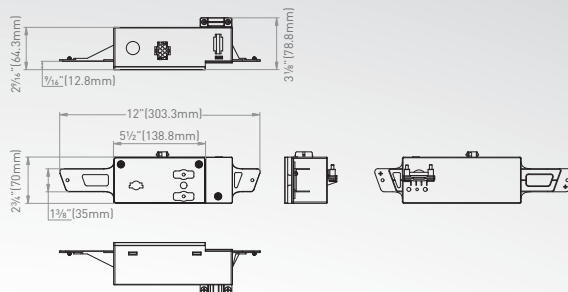

Single/Multi Zone Controller

Controller options	
FACC12SA-BL	Single zone controller
FACC12ZA-BL	Multi zone controller
Wall thermostat options	
FACW12SA-BL	Single zone basic wall thermostat
FACW12PA-BL	Single zone premium wall thermostat
FACW12ZA-BL	Multi zone wall thermostat

Note: Controller and wall thermostat are sold separately

Specifications

Air Distribution Box	
2 Way Air Outlet	✓
LED Lighting	✓
Detachable Filter	✓
Indoor Sound Pressure Level	60dB
Controller	
Input Power	AC 115V / DC 12V
Frequency	60Hz
Compressor & Condenser Fan Relay	AC 115V/20A
3 Evaporator Fan Motor Relay	AC 115V/5A
Temperature Range	16°C to 30°C/60°F to 86°F

Packaging Information

Air Distribution Box	
Packaging Type	Master Carton Box
Quantity Per Box (pcs)	1
Individual Packaging Dimensions (W x H x D)	20 7/16" x 20 1/2" x 5 5/8" (530 x 520 x 135mm)
Individual Packaging Gross Weight (lbs/kg)	7.8 / 3.5
Individual Packaging Net Weight (lbs/kg)	6.7 / 3
Single/Multi Zone Controller	
Packaging Type	Master Carton Box
Quantity Per Box (pcs)	1
Individual Packaging Dimensions (W x H x D)	25" x 12 7/16" x 13 7/16" (635 x 315 x 340mm)
Individual Packaging Gross Weight (kg/lbs)	15 / 33.1
Individual Packaging Net Weight (kg/lbs)	14 / 30.9

Container Load Information

Air Distribution Box	
20' Container Load (pcs)	836
40' Container Load (pcs)	1704
40'HQ Container Load (pcs)	1955
Single/Multi Zone Controller	
40'HQ Container Load (pcs)	37240

* Note: "✓"=Equipped