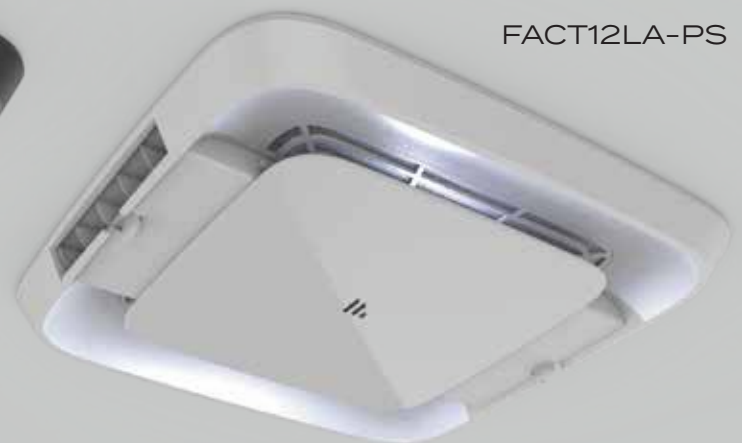

FURRION CHILL

AIR DISTRIBUTION BOX WITH LED LIGHT FACT12LA

FACT12LA-BL

FACT12LA-PS

2 WAY
AIR FLOW

3 FAN
SPEEDS

AUTO
FAN
OPERATION

SLEEP
MODE

2 PROGRAM
TIMERS

AUTO
RESTART

LED
LIGHTING

DETACHABLE
FILTER

EASY
INSTALLATION

CAN BE USED FOR
DUCTED / NON-DUCTED

- Stylish LED mood lighting
- Single zone controller is compatible with Furrion single zone basic/premium wall thermostat
- Multi zone controller is compatible with Furrion multi zone wall thermostat

- Detachable filters for easy cleaning
- Compatible with both ducted and non-ducted RVs
- Stylish and slim design
- Available in black and white options
- Maximize air flow louver to two outlets

FACT12LA | AIR DISTRIBUTION BOX WITH LED LIGHT