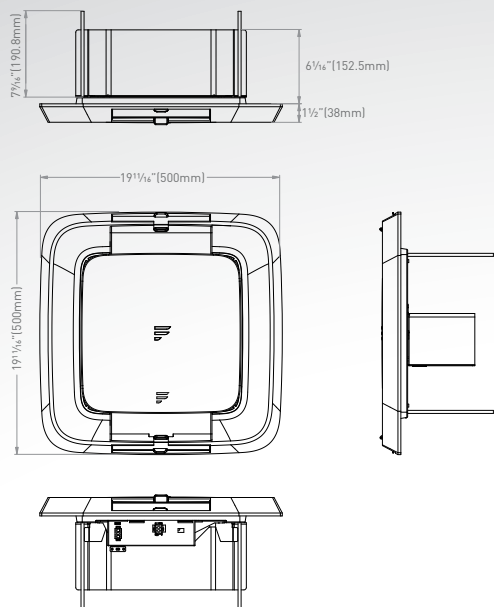

FACT12LA | AIR DISTRIBUTION BOX WITH LED LIGHT

Air Distribution Box