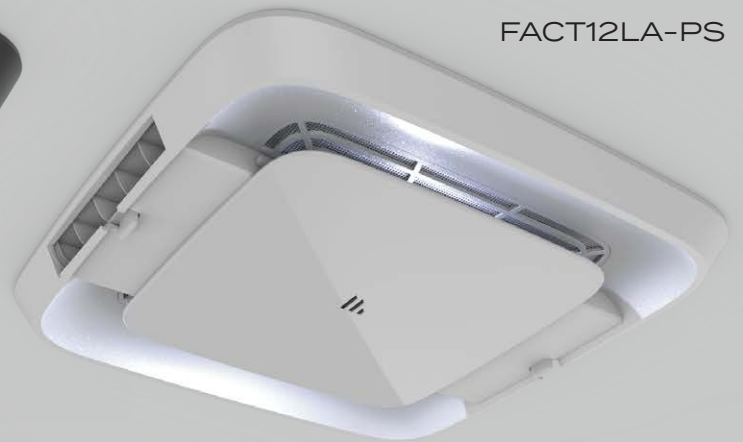

FURRION CHILL™

Air distribution box with electronic control and LED light for Furrion Chill Air Conditioner System

FACT12LA

FACT12LA-BL

FACT12LA-PS

2 WAY
AIR FLOW

3 FAN
SPEEDS

AUTO
FAN
OPERATION

SLEEP
MODE

2 PROGRAM
TIMERS

AUTO
RESTART

LED
LIGHTING

DETACHABLE
FILTER

EASY
INSTALLATION

CAN BE USED FOR
DUCTED / NON-DUCTED

- Stylish LED mood lighting
- Single zone controller is compatible with Furrion single zone basic/premium wall thermostat
- Multi zone controller is compatible with Furrion multi zone wall thermostat

- Detachable filters for easy cleaning
- Compatible with both ducted and non-ducted RVs
- Stylish and slim design
- Available in black and white options
- Maximize air flow louver to two outlets

FACT12LA | AIR DISTRIBUTION BOX WITH LED LIGHT