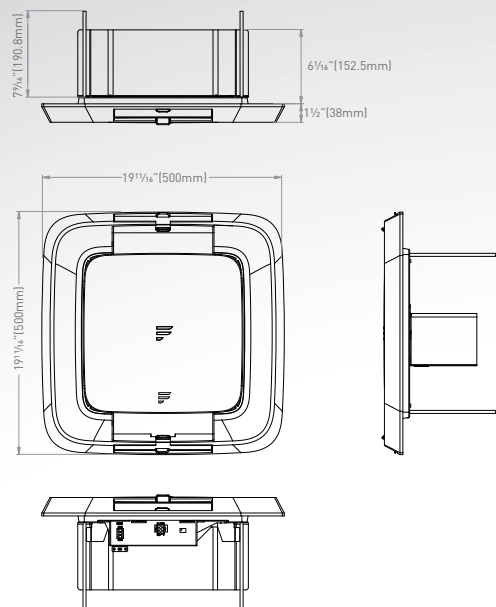

FACT12LA | AIR DISTRIBUTION BOX WITH LED LIGHT

Air Distribution Box