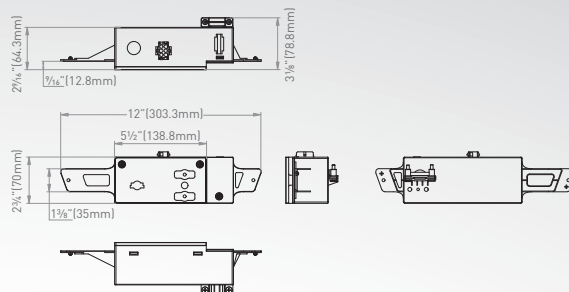

Single/Multi Zone Controller

Controller options	
FACC12SA-BL	Single zone controller
FACC12ZA-BL	Multi zone controller
Wall thermostat options	
FACW12SA-BL	Single zone basic wall thermostat
FACW12PA-BL	Single zone premium wall thermostat
FACW12ZA-BL	Multi zone wall thermostat

Note: Controller and wall thermostat are sold separately

Specifications

Air Distribution Box	
2 Way Air Outlet	✓
LED Lighting	✓
Detachable Filter	✓
Indoor Sound Pressure Level	60dB
Controller	
Input Power	AC 115V / DC 12V
Frequency	60Hz
Compressor & Condenser Fan Relay	AC 115V/20A
3 Evaporator Fan Motor Relay	AC 115V/5A
Temperature Range	16°C to 30°C/60°F to 86°F

Packaging Information

Air Distribution Box	
Packaging Type	Master Carton Box
Quantity Per Box (pcs)	1
Individual Packaging Dimensions (W x H x D)	20 1/16" x 20 1/2" x 5 5/8" (530 x 520 x 135mm)
Individual Packaging Gross Weight (lbs/kg)	7.8 / 3.5
Individual Packaging Net Weight (lbs/kg)	6.7 / 3
Single/Multi Zone Controller	
Packaging Type	Master Carton Box
Quantity Per Box (pcs)	1
Individual Packaging Dimensions (W x H x D)	25" x 12 1/16" x 13 7/16" (635 x 315 x 340mm)
Individual Packaging Gross Weight (kg/lbs)	15 / 33.1
Individual Packaging Net Weight (kg/lbs)	14 / 30.9

Container Load Information

Air Distribution Box	
20' Container Load (pcs)	836
40' Container Load (pcs)	1704
40'HQ Container Load (pcs)	1955
Single/Multi Zone Controller	
40'HQ Container Load (pcs)	37240

* Note: "✓"=Equipped