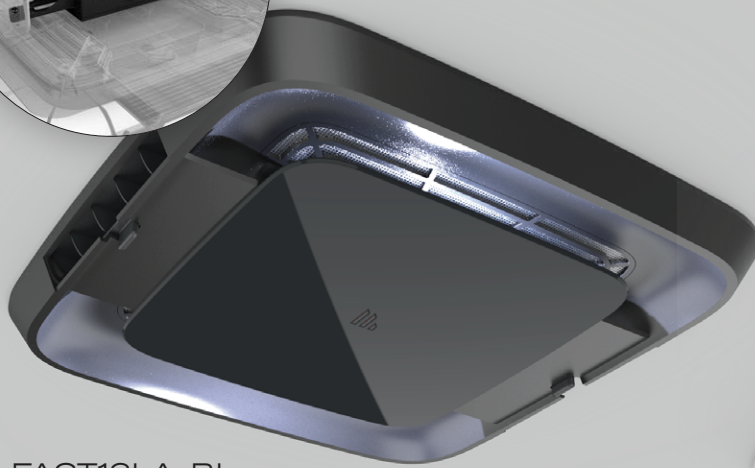

FURRION CHILL™

Air distribution box with electronic control and LED light for Furrion Chill Air Conditioner System

FACT12LA

FACT12LA-BL

FACT12LA-PS

2 WAY
AIR FLOW

3 FAN
SPEEDS

AUTO
FAN
OPERATION

SLEEP
MODE

2 PROGRAM
TIMERS

AUTO
RESTART

LED
LIGHTING

DETACHABLE
FILTER

EASY
INSTALLATION

CAN BE USED FOR
DUCTED / NON-DUCTED

- Stylish LED mood lighting
- Single zone controller is compatible with Furrion single zone basic/premium wall thermostat
- Multi zone controller is compatible with Furrion multi zone wall thermostat

- Detachable filters for easy cleaning
- Compatible with both ducted and non-ducted RVs
- Stylish and slim design
- Available in black and white options
- Maximize air flow louver to two outlets

FACT12LA | AIR DISTRIBUTION BOX WITH LED LIGHT