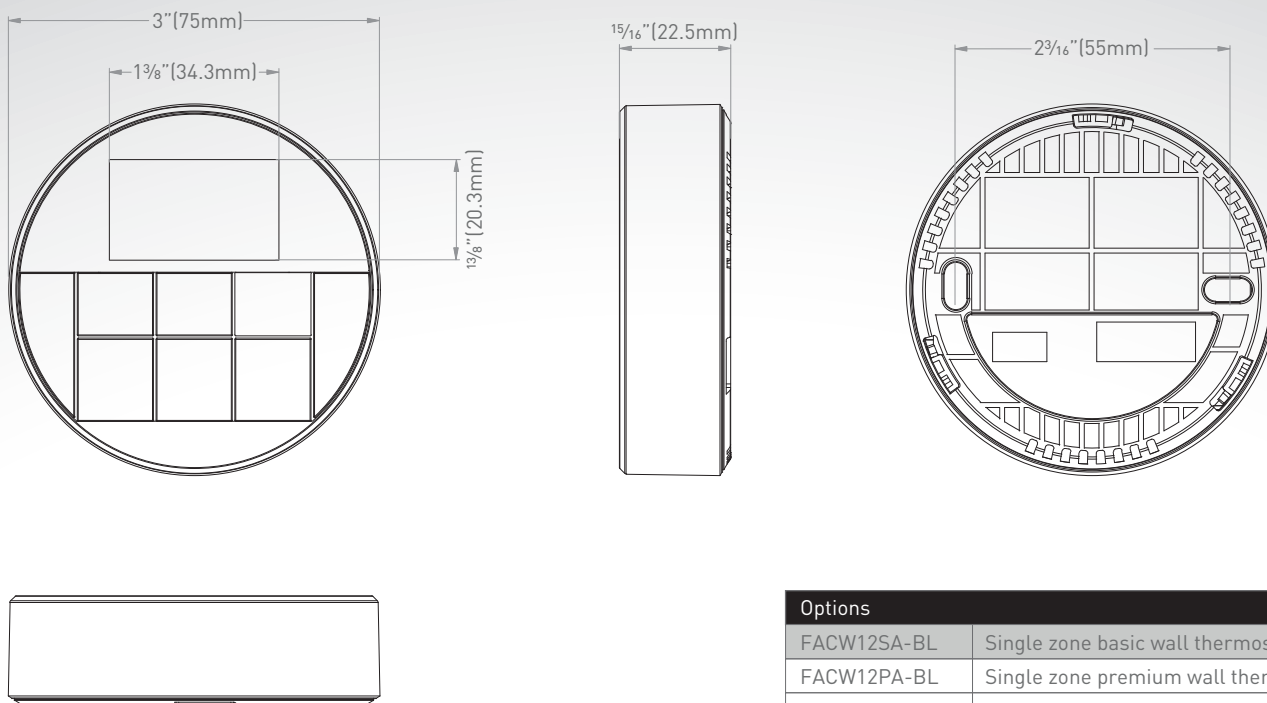

FACW12SA-BL | SINGLE ZONE BASIC WALL THERMOSTAT

Options	
FACW12SA-BL	Single zone basic wall thermostat
FACW12PA-BL	Single zone premium wall thermostat
FACW12ZA-BL	Multi zone wall thermostat

Specifications

Power Supply	DC 12V
Communication Port	✓
Operation Buttons	4
Temperature Range	60°F to 86°F/16°C to 30°C

Feature

3 Fan Speeds (High/Med/Low)	✓
Auto Fan Speed	✓
Memory Function	✓
Auto Reset	✓

Packaging Information

Packaging Type	Master Carton Box
Quantity Per Box (pcs)	200
Individual Packaging Dimensions (W x H x D)	16 3/4" x 16 3/4" x 1 1/16" (425 x 425 x 280mm)
Individual Packaging Gross Weight (lbs/kg)	28.7 / 13
Individual Packaging Net Weight (lbs/kg)	26.5 / 12

Container Load Information

40'HQ Container Load (pcs)	224000

* Note: "✓"=Equipped