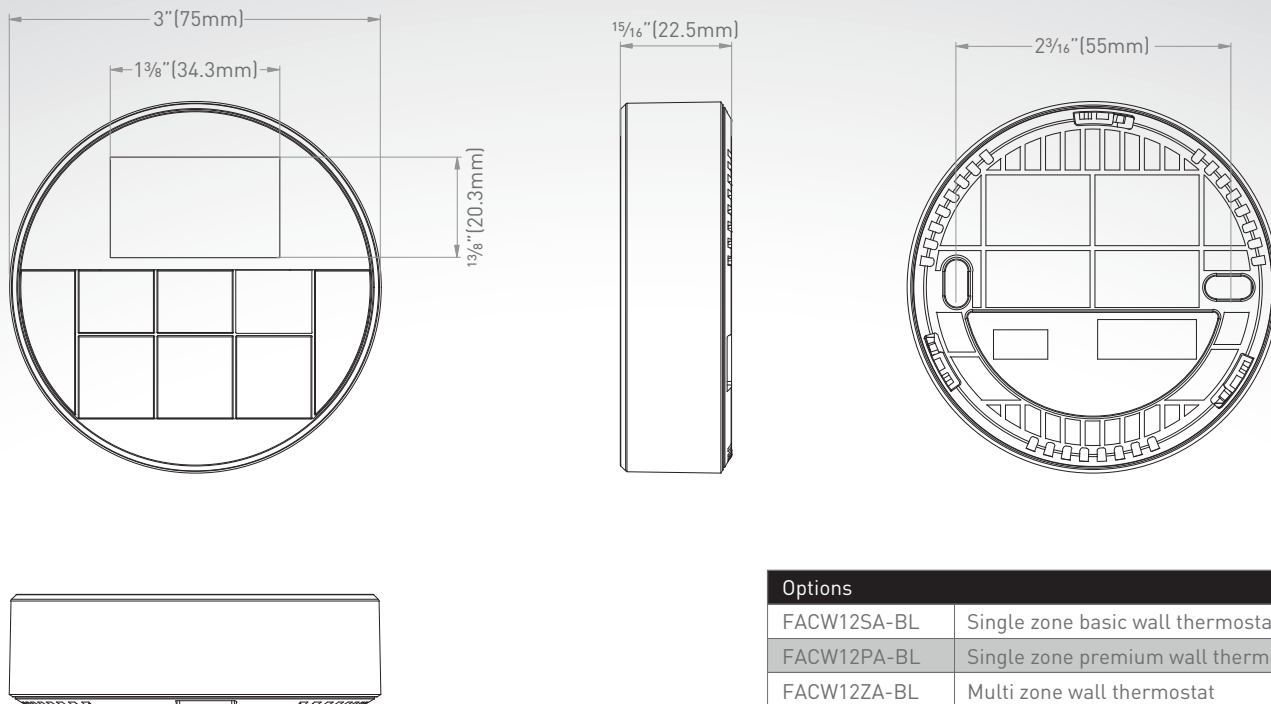

FACW12PA-BL | SINGLE ZONE PREMIUM WALL THERMOSTAT

Options	
FACW12SA-BL	Single zone basic wall thermostat
FACW12PA-BL	Single zone premium wall thermostat
FACW12ZA-BL	Multi zone wall thermostat

Specifications

Packaging Information

Packaging Type	Master Carton Box
Quantity Per Box (pcs)	200
Individual Packaging Dimensions (W x H x D)	16 3/4" x 16 3/4" x 11 1/16" (425 x 425 x 280mm)
Individual Packaging Gross Weight (lbs/kg)	28.7 / 13
Individual Packaging Net Weight (lbs/kg)	26.5 / 12