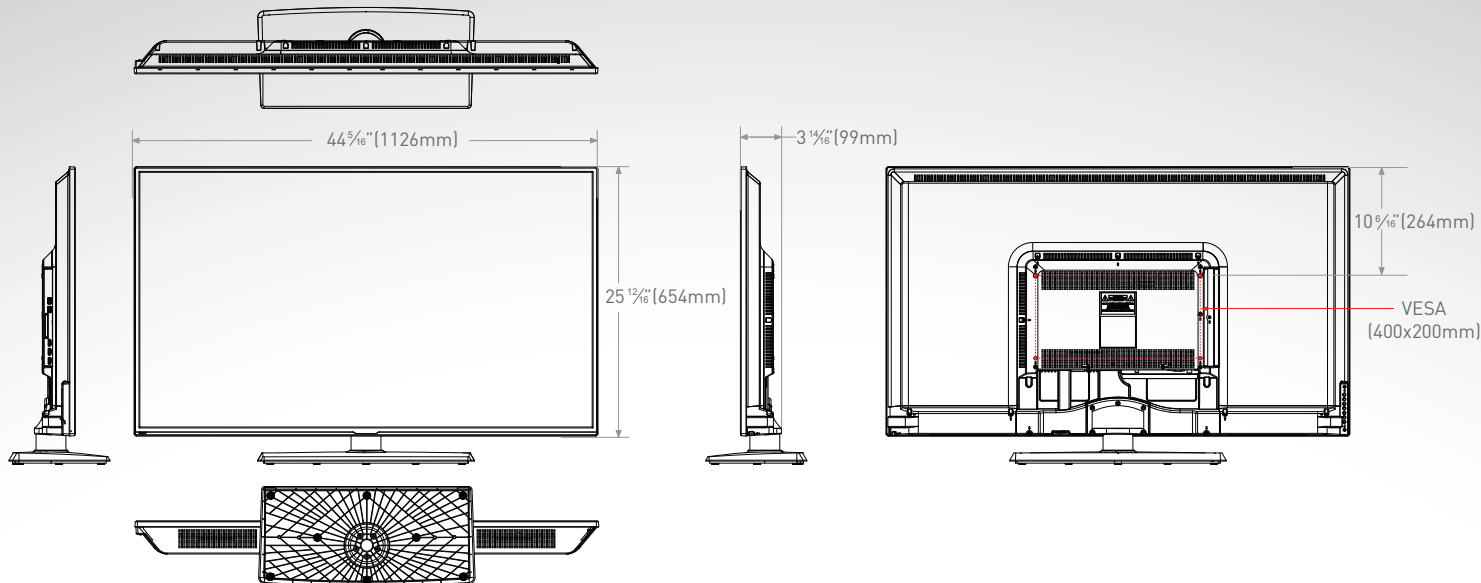

DYNAMIC LIGHT
CONTRAST

SOUND BY
FURRION DESIGN

FEUS50K9A | 50" LED UHD TV

Panel Specifications

Screen Size	50"
Resolution	3840 x 2160
Refresh Rate	60Hz
Contrast Ratio	4000:1
View Angle	178 degree/178 degree

Dimensions/Weight

TV Without Stand (L x H x W)	44 3/8" x 25 3/4" x 3 15/16" (1126 x 654 x 99mm)
TV With Stand (L x H x W)	44 3/8" x 28 7/16" x 9 1/16"
Shipping Dimensions (L x H x W)	47 7/16" x 29 3/16" x 6 1/2" (1200 x 740 x 164mm)
Shipping Weight (kg/lbs)	15/33.1