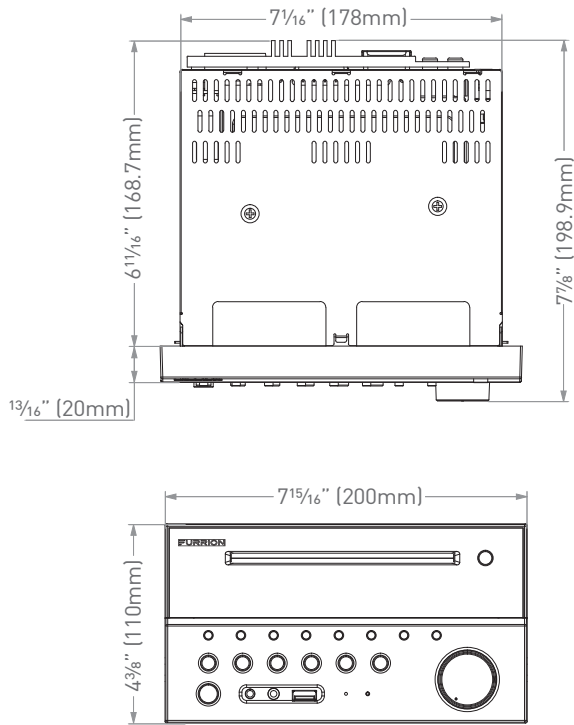

HEADPHONE
JACK

SUBWOOFER
OUT

MP3
MUSIC

FURRION

Specifications

Din Type	1 (Main Chassis)
Front Panel Type	Fixed
Supported Disc Format	CD & DVD
Supported Media Format	MP3/WMA/MP4
Tuner Type	AM & FM
Number of Preset Stations	30
RDS	•
USB	✓
Card Reader	•
Memory Card Support	•
AUX-IN	✓
AUX-IN Video Support	✓
Bluetooth	✓
NFC	✓
GPS	•
Display Type	LCD
Display Size (inch)	4"
Power Output (Watt)	4 x 40W (MAX)
Power Connector Type	Built-in ISO
Key Illumination Color	White
Rotary Volume Control	✓
Remote Control Included	✓

# of RCA (Audio LR) Inputs, Rear Panel	1
# of RCA (Audio LR) Outputs, Rear Panel	2
# of Video Inputs, Rear Panel	•
# of Video Outputs, Rear Panel	2
# of Subwoofer Outputs, Rear Panel	1
# of HDMI Outputs, Rear Panel	•
# of Optical Audio Inputs, Rear Panel	•
# of Coaxial Audio Inputs, Rear Panel	•
# of Camera Inputs, Rear Panel	•
# of Zone Audio Outputs	2
IR Control Jack	1

Dimensions & Weight

Individual Packaging Dimensions (W x H x D)	9.96 x 5.67 x 9.96" (238 x 142 x 153mm)
Net Weight (lbs/kg)	3.6/1.6
Gross Weight (lbs/kg)	4/1.8

Master Carton

Quantity Per Box (pcs)	4
Master Carton Dimensions (W x H x D)	20.63 x 10.43 x 12.05" (524 x 265 x 306mm)
Master Carton Gross Weight (lbs/kg)	18.5/8.4