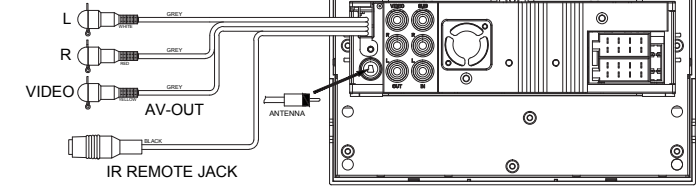

HEADPHONE
JACK

SUBWOOFER
OUT

MP3
MUSIC

FURRION

Specifications

Din Type	1 (Main Chassis)
Front Panel Type	Fixed
Supported Disc Format	CD & DVD
Supported Media Format	MP3/WMA/MP4
Tuner Type	AM & FM
Number of Preset Stations	30
RDS	•
USB	✓
Card Reader	•
Memory Card Support	•
AUX-IN	✓
AUX-IN Video Support	✓
Bluetooth	✓
NFC	✓
GPS	•
Display Type	LCD
Display Size (inch)	4"
Power Output (Watt)	4 x 40W (MAX)
Power Connector Type	Built-in ISO
Key Illumination Color	White
Rotary Volume Control	✓
Remote Control Included	✓

Inputs & Outputs