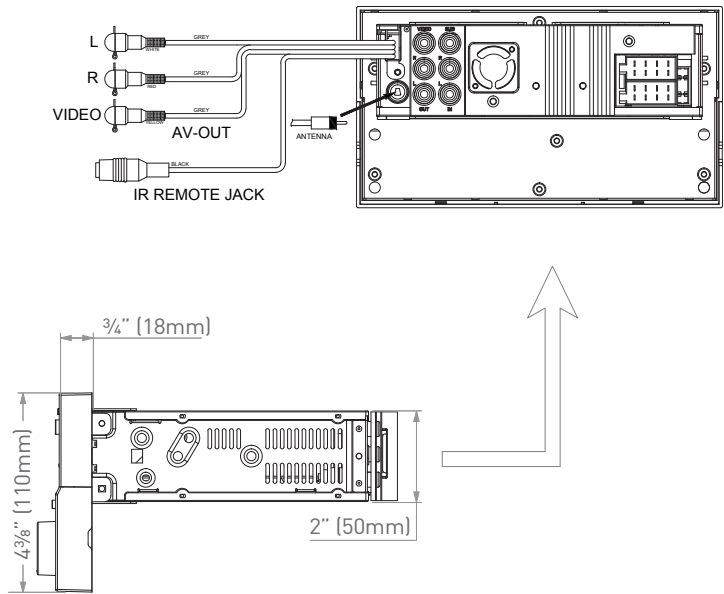

HEADPHONE
JACK

SUBWOOFER
OUT

MP3
MUSIC

FURRION

Specifications

Din Type	1 (Main Chassis)
Front Panel Type	Fixed
Supported Disc Format	CD & DVD
Supported Media Format	MP3/WMA/MP4
Tuner Type	AM & FM
Number of Preset Stations	30
RDS	•
USB	✓
Card Reader	•
Memory Card Support	•
AUX-IN	✓
AUX-IN Video Support	✓
Bluetooth	✓
NFC	✓
GPS	•
Display Type	LCD
Display Size (inch)	4"
Power Output (Watt)	4 x 40W (MAX)
Power Connector Type	Built-in ISO
Key Illumination Color	White
Rotary Volume Control	✓
Remote Control Included	✓

# of RCA (Audio LR) Inputs, Rear Panel	1
# of RCA (Audio LR) Outputs, Rear Panel	2
# of Video Inputs, Rear Panel	•
# of Video Outputs, Rear Panel	2
# of Subwoofer Outputs, Rear Panel	1
# of HDMI Outputs, Rear Panel	•
# of Optical Audio Inputs, Rear Panel	•
# of Coaxial Audio Inputs, Rear Panel	•
# of Camera Inputs, Rear Panel	•
# of Zone Audio Outputs	2
IR Control Jack	1

Dimensions & Weight

Individual Packaging Dimensions (W x H x D)	9.96 x 5.67 x 9.96" (238 x 142 x 153mm)
Net Weight (lbs/kg)	3.6/1.6
Gross Weight (lbs/kg)	4/1.8

Master Carton

Quantity Per Box (pcs)	4
Master Carton Dimensions (W x H x D)	20.63 x 10.43 x 12.05" (524 x 265 x 306mm)
Master Carton Gross Weight (lbs/kg)	18.5/8.4