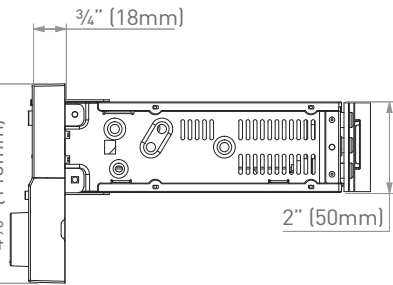

HEADPHONE
JACK

SUBWOOFER
OUT

MP3
MUSIC

FURRION

Specifications

Din Type	1 (Main Chassis)
Front Panel Type	Fixed
Supported Disc Format	CD & DVD
Supported Media Format	MP3/WMA/MP4
Tuner Type	AM & FM
Number of Preset Stations	30
RDS	•
USB	✓
Card Reader	•
Memory Card Support	•
AUX-IN	✓
AUX-IN Video Support	✓
Bluetooth	✓
NFC	✓
GPS	•
Display Type	LCD
Display Size (inch)	4"
Power Output (Watt)	4 x 40W (MAX)
Power Connector Type	Built-in ISO
Key Illumination Color	White
Rotary Volume Control	✓
Remote Control Included	✓

Dimensions & Weight

Individual Packaging Dimensions (W x H x D)	9.96 x 5.67 x 9.96" (238 x 142 x 153mm)
Net Weight (lbs/kg)	3.6/1.6
Gross Weight (lbs/kg)	4/1.8

Master Carton

Quantity Per Box (pcs)	4
Master Carton Dimensions (W x H x D)	20.63 x 10.43 x 12.05" (524 x 265 x 306mm)
Master Carton Gross Weight (lbs/kg)	18.5/8.4