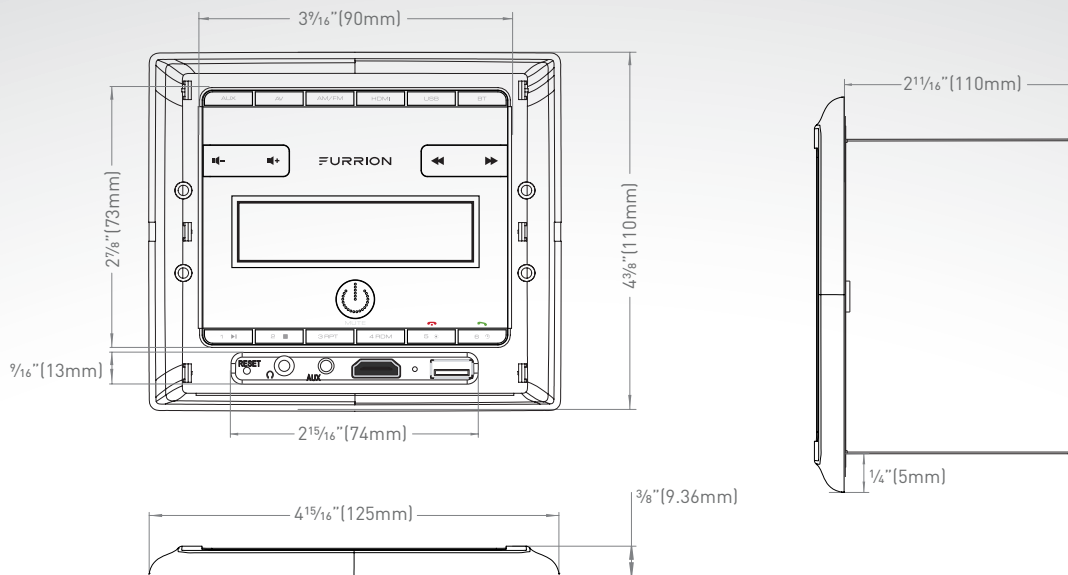

SUBWOOFER
OUT

APP
CONTROL

HDMI

FRONT ACCESS

DV7100 | ENTERTAINMENT SYSTEM

Specifications

Front Panel Type	Fixed
Supported Media Format	MP3/WMA
Tuner Type	AM & FM
# of Preset Stations	30
RDS	•
USB	✓
USB Charge (500mA)	✓
Card Reader	•
AUX-IN	✓
AUX-IN Video Support	•
HDMI-IN	✓
Bluetooth	✓
Bluetooth Version	4.0
NFC	✓
# of RCA (Audio LR) Inputs, Rear Panel	2
# of RCA (Audio LR) Outputs, Rear Panel	1
# of Video Inputs, Rear Panel	1
# of Video Outputs, Rear Panel	1
# of Subwoofer Outputs, Rear Panel	1
# of HDMI Outputs, Rear Panel	1
# of Optical Audio Inputs, Rear Panel	•
# of Coaxial Audio Inputs, Rear Panel	•
# of Camera Inputs, Rear Panel	•
Display Type	LCD
Display Size (inch)	2.7"

Display Backlight Color	White
Key Illumination Color	White
Rotary Volume Control	•
Accessories Included	Remote Control with Batteries Harness Manual Warranty Card
Power Output (Watt)	2 x 30Watt (Max)
Power Connector Type	8-pin

Packaging Information

Packaging Type	Color Gift Box
Quantity Per Box (pcs)	1
Individual Packaging Dimensions (L x H x W)	6 1/16" x 5 1/2" x 5 3/16" (153 x 139 x 131mm)
Individual Packaging Gross Weight (kg/lbs)	0.5/1.1
Individual Packaging Net Weight (kg/lbs)	0.4/0.9