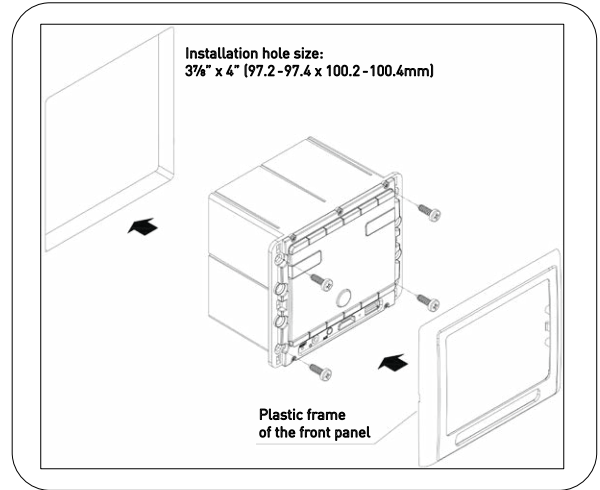

Specifications

Front Panel Type	Fixed
Supported Media Format	MP3/WMA
Tuner Type	AM & FM
# of Preset Stations	30
RDS	•
USB	✓
USB Charge (500mA)	✓
Card Reader	•
AUX-IN	✓
AUX-IN Video Support	•
HDMI-IN	✓
Bluetooth	✓
Bluetooth Version	4.0
NFC	✓
Display Backlight Color	White
Key Illumination Color	White
Rotary Volume Control	•
Accessories Included	Remote Control with Batteries Harness Manual Warranty Card
Power Output (Watt)	4 x 10W (Max)
Power Connector Type	8-pin
Display Type	LCD
Display Size (inch)	2.7"

Inputs & Outputs

# of RCA (Audio LR) Inputs, Rear Panel	2
# of RCA (Audio LR) Outputs, Rear Panel	1
# of Video Inputs, Rear Panel	1
# of Video Outputs, Rear Panel	1
# of Subwoofer Outputs, Rear Panel	1
# of HDMI Outputs, Rear Panel	1
# of Optical Audio Inputs, Rear Panel	•
# of Coaxial Audio Inputs, Rear Panel	•
# of Camera Inputs, Rear Panel	•
# of Zone Audio Outputs	2

Dimensions & Weight

Individual Packaging Dimensions (W x H x D)	6.02 x 5.47 x 5.16" (153 x 139 x 131mm)
Gross Weight (lbs/kg)	0.5/1.1
Net Weight (lbs/kg)	0.4/0.9

Master Carton

Quantity Per Box (pcs)	6
Master Carton Dimensions (W x H x D)	18.81 x 10.81 x 6.06" (478 x 275 x 154mm)
Master Carton Gross Weight (lbs/kg)	7.3/3.53