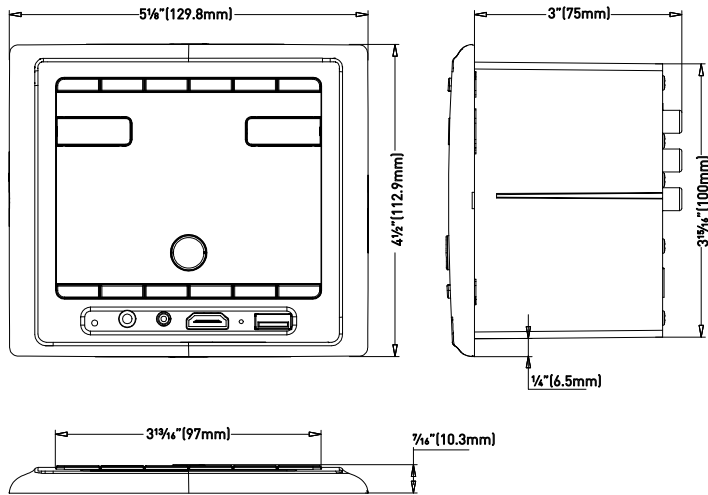

FURRION

Specifications

Front Panel Type	Fixed
Supported Media Format	MP3/WMA
Tuner Type	AM & FM
# of Preset Stations	30
RDS	•
USB	✓
USB Charge (500mA)	✓
Card Reader	•
AUX-IN	✓
AUX-IN Video Support	•
HDMI-IN	✓
Bluetooth	✓
Bluetooth Version	4.0
NFC	✓
Display Backlight Color	White
Key Illumination Color	White
Rotary Volume Control	•
Accessories Included	Remote Control with Batteries Harness Manual Warranty Card
Power Output (Watt)	4 x 10W (Max)
Power Connector Type	8-pin
Display Type	LCD
Display Size (inch)	2.7"

Dimensions & Weight

Individual Packaging Dimensions (W x H x D)	6.02 x 5.47 x 5.16" (153 x 139 x 131mm)
Gross Weight (lbs/kg)	0.5/1.1
Net Weight (lbs/kg)	0.4/0.9

Master Carton

Quantity Per Box (pcs)	6
Master Carton Dimensions (W x H x D)	18.81 x 10.81 x 6.06" (478 x 275 x 154mm)
Master Carton Gross Weight (lbs/kg)	7.3/3.53