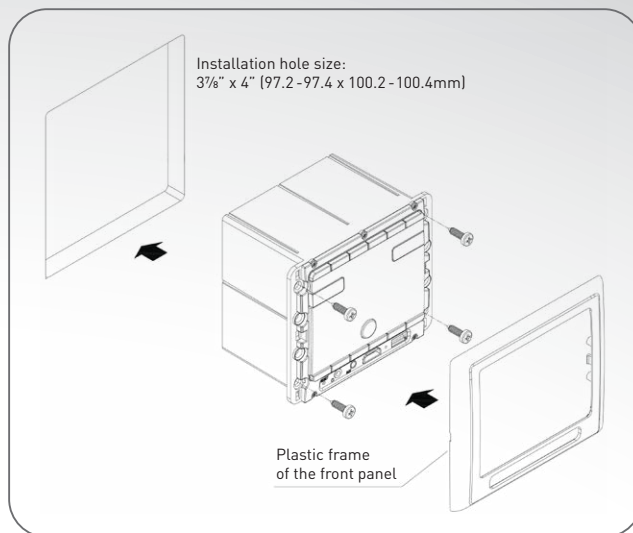

DV7200 | 2-ZONE MONO ENTERTAINMENT SYSTEM

Specifications

Front Panel Type	Fixed
Supported Media Format	MP3/WMA
Tuner Type	AM & FM
# of Preset Stations	30
RDS	•
USB	✓
USB Charge (500mA)	✓
Card Reader	•
AUX-IN	✓
AUX-IN Video Support	•
HDMI-IN	✓
Bluetooth	✓
Bluetooth Version	4.0
NFC	✓
# of RCA (Audio LR) Inputs, Rear Panel	2
# of RCA (Audio LR) Outputs, Rear Panel	1
# of Video Inputs, Rear Panel	1
# of Video Outputs, Rear Panel	1
# of Subwoofer Outputs, Rear Panel	1
# of HDMI Outputs, Rear Panel	1
# of Optical Audio Inputs, Rear Panel	•
# of Coaxial Audio Inputs, Rear Panel	•
# of Camera Inputs, Rear Panel	•
Display Type	LCD
Display Size (inch)	2.7"

# of Zone Audio Outputs	2
Display Backlight Color	White
Key Illumination Color	White
Rotary Volume Control	•
Accessories Included	Remote Control with Batteries Harness Manual Warranty Card
Power Output (Watt)	4 x 10Watt (Max)
Power Connector Type	8-pin

Packaging Information

Packaging Type	Color Gift Box
Quantity Per Box (pcs)	1
Individual Packaging Dimensions (L x H x W)	6 1/16" x 5 1/2" x 5 3/16" (153 x 139 x 131mm)
Individual Packaging Gross Weight (kg/lbs)	0.5/1.1
Individual Packaging Net Weight (kg/lbs)	0.4/0.9

Master Carton

Packaging Type	Master Carton Box
Quantity Per Box (pcs)	6
Master Carton Dimensions (L x H x W)	18 3/16" x 10 13/16" x 6 1/16"
Master Carton Gross Weight (kg/lbs)	3.53/7.3
Master Carton Net Weight (kg/lbs)	2.4/5.3

* Note: "✓"=Equipped "•" = Not available