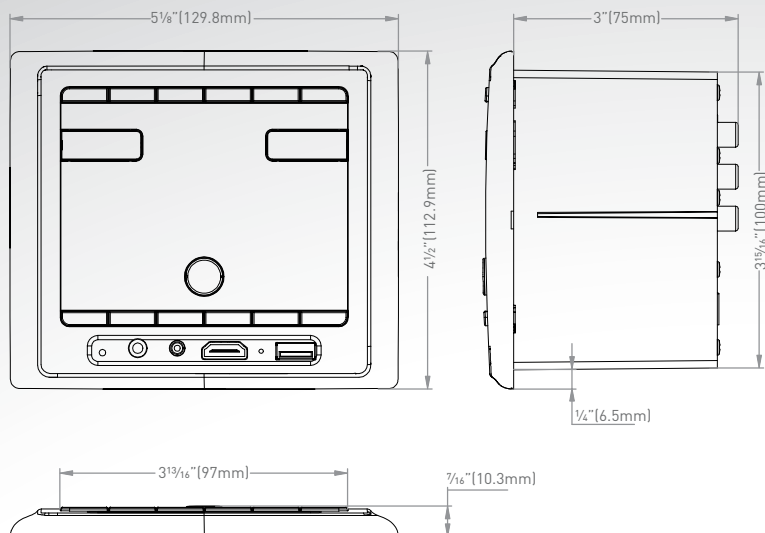

DV7200 | 2-ZONE MONO ENTERTAINMENT SYSTEM

Specifications

Front Panel Type	Fixed
Supported Media Format	MP3/WMA
Tuner Type	AM & FM
# of Preset Stations	30
RDS	•
USB	✓
USB Charge (500mA)	✓
Card Reader	•
AUX-IN	✓
AUX-IN Video Support	•
HDMI-IN	✓
Bluetooth	✓
Bluetooth Version	4.0
NFC	✓
# of RCA (Audio LR) Inputs, Rear Panel	2
# of RCA (Audio LR) Outputs, Rear Panel	1
# of Video Inputs, Rear Panel	1
# of Video Outputs, Rear Panel	1
# of Subwoofer Outputs, Rear Panel	1
# of HDMI Outputs, Rear Panel	1
# of Optical Audio Inputs, Rear Panel	•
# of Coaxial Audio Inputs, Rear Panel	•
# of Camera Inputs, Rear Panel	•
Display Type	LCD
Display Size (inch)	2.7"

# of Zone Audio Outputs	2
Display Backlight Color	White
Key Illumination Color	White
Rotary Volume Control	•
Accessories Included	Remote Control with Batteries Harness Manual Warranty Card
Power Output (Watt)	4 x 10Watt (Max)
Power Connector Type	8-pin

Packaging Information

Packaging Type	Color Gift Box
Quantity Per Box (pcs)	1
Individual Packaging Dimensions (L x H x W)	6 1/16" x 5 1/2" x 5 3/16" (153 x 139 x 131mm)
Individual Packaging Gross Weight (kg/lbs)	0.5/1.1
Individual Packaging Net Weight (kg/lbs)	0.4/0.9