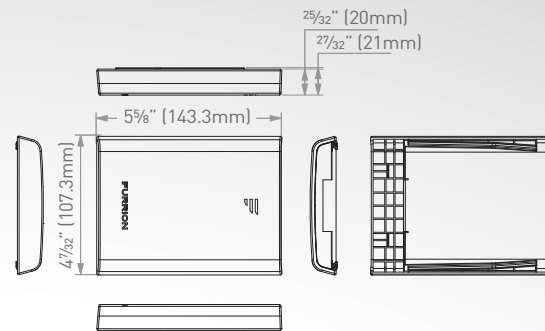

Ceiling Mount Bracket

FAN73B7C	OMNI-DIRECTIONAL ROOFTOP ANTENNA WITH CEILING MOUNT BRACKET (BLACK)
FAN73B7C-PS	OMNI-DIRECTIONAL ROOFTOP ANTENNA WITH CEILING MOUNT BRACKET (WHITE)

Specifications - AM/FM Antenna (FAN73A70-BL/PS)

AM Function

Frequency Range	520kHz to 1710kHz
Frequency Band	AM

FM Function

Frequency Range	88MHz to 108MHz
Frequency Band	FM
Antenna Gain	15dB Max
Max Output Level	106dBμV
Impedance	75ohm
Noise Figure	<7dB

Specifications - LTE Antenna (FAN07B90-BL/PS)

Frequency Range	698-2700MHZ
Frequency Band	LTE/WIFI/4G
Antenna Gain	4dBi Max
Impedance	50ohm

Specifications - TV Antenna (FAN73A70-BL/PS)

TV Function

Frequency Range	470MHz to 700MHz
Frequency Band	UHF
Antenna Gain	28dB Max
Max Output Level	105dBμV
Impedance	75ohm
Noise Figure	<6dB
Connector	F-connectors

FM/VHF Function

Frequency Range	47MHz to 230MHz
Frequency Band	FM/VHF
Antenna Gain	20dB/24 dB Max
Max. output level:	106dBμV
Impedance	75ohm
Noise Figure	<7dB
Connector	F-connectors

Part Number	Product	Packaging Size (W x H x D)	Weight	Carton Size (W x H x D)	Weight	Quantity Per Box
FAN73A70-BL/PS		●	●	32 3/16" x 25 5/8" x 12 5/8" 820 x 650 x 320mm	Net: 7.26kg/16lbs Gross: 10.15kg/22.38lbs	6
FAN07B90-BL/PS		246 x 142 x 153mm 9 11/16" x 5 5/8" x 6 1/16"	Net: 0.45kg/0.99lbs Gross: 0.5kg/1.1lbs	20 7/8" x 18 15/16" x 11 13/16" 510 x 480 x 300mm	Net: 5.4kg/11.8lbs Gross: 6.3kg/13.9lbs	12
FAN17A0C		●	●	19 11/16" x 10 3/8" x 10 11/16" 500 x 262 x 270mm	Net: 3.62kg/7.98lbs Gross: 5.34kg/11.78lbs	24

* Note: "v"=Equipped "●" = Not available