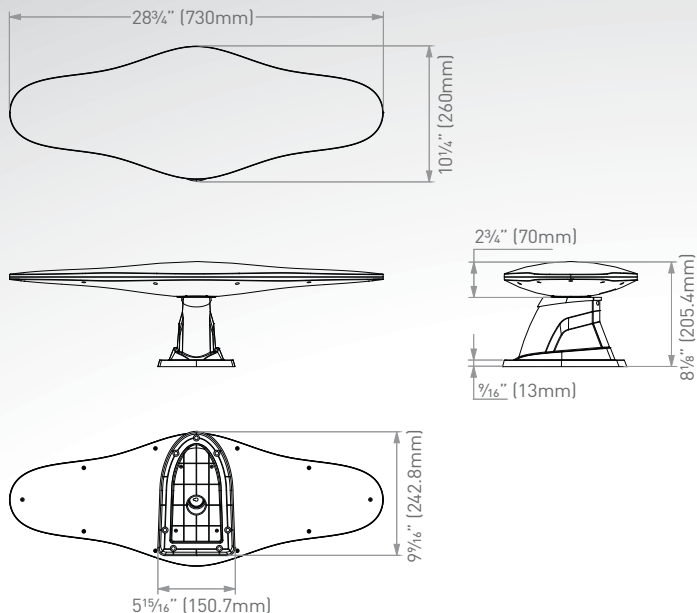

FAN73B7C | OMNI-DIRECTIONAL ROOFTOP ANTENNA WITH CEILING MOUNT BRACKET

Omni-directional Rooftop Antenna