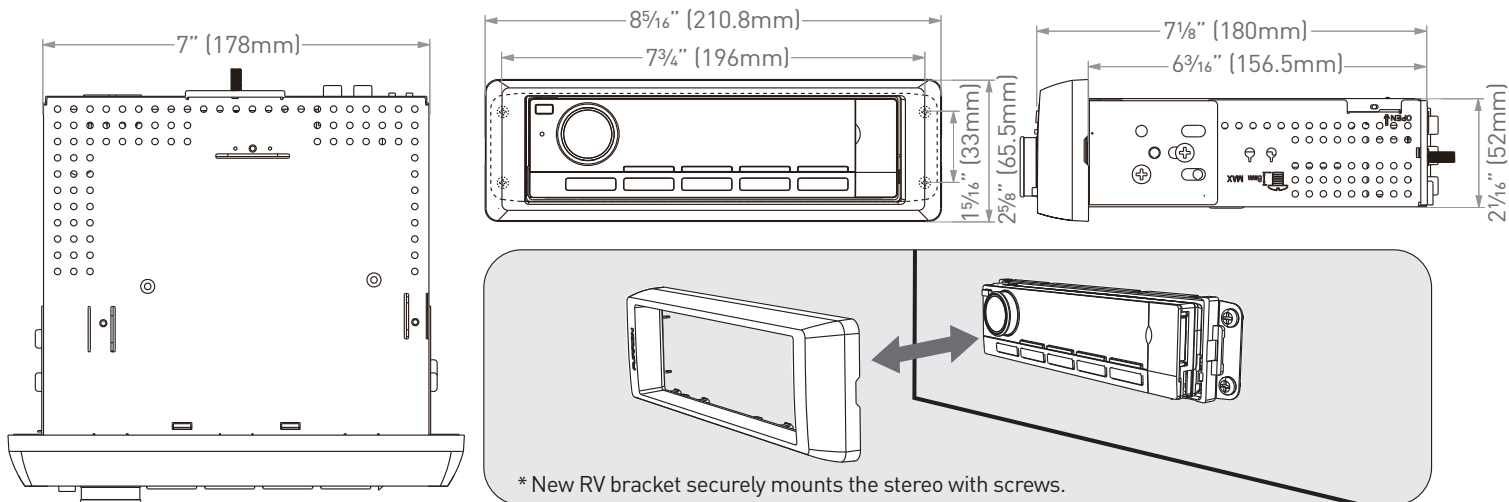

MEMORY CARD
READER

SUBWOOFER
OUT

FURRIION

Specifications

Din Type	1-din
Front Panel Type	Detachable
Supported Disc Format	CD & DVD
Supported Media Format	MP3/WMA/AVI
Tuner Type	AM & FM
Number of Preset Stations	30
RDS	•
USB	✓
Card Reader	✓
Memory Card Support	SD/MMC
AUX-IN	✓
AUX-IN Video Support	✓
Display Type	LCD
Display Size (inch)	3.7"
Display Backlight Color	White
Key Illumination Color	White
Rotary Volume Control	✓
Accessories Included	Remote Control with Batteries Mounting Bracket 12-pin Connecting Wires Manual Warranty Card
Power Output (Watt)	4 x 45W (MAX)
Power Connector Type	12-pin

# of RCA (Audio LR) Inputs, Rear Panel	1
# of RCA (Audio LR) Outputs, Rear Panel	1
# of Video Inputs, Rear Panel	•
# of Video Outputs, Rear Panel	1
# of Subwoofer Outputs, Rear Panel	1
# of HDMI Outputs, Rear Panel	•
# of Optical Audio Inputs, Rear Panel	•
# of Coaxial Audio Inputs, Rear Panel	•
# of Camera Inputs, Rear Panel	•
Display Type	LCD
Display Size (inch)	3.7"
Display Backlight Color	White
Key Illumination Color	White

Dimensions & Weight

Individual Packaging Dimensions (W x H x D)	8.46 x 9.25 x 3.35" (215 x 235 x 85mm)
Net Weight (lbs/kg)	2.9/1.32
Gross Weight (lbs/kg)	3.5/1.58

Master Carton

Quantity Per Box (pcs)	5
Master Carton Dimensions (W x H x D)	17.44 x 10.04 x 9.06" (443 x 255 x 230mm)
Master Carton Gross Weight (lbs/kg)	17.4/7.9