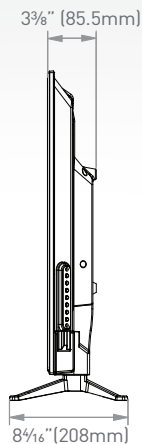

FD40M1A | 40" FHD LED TV

Panel Specifications

Screen Size	40"
Resolution	1920 x 1080
Refresh Rate	60Hz
Contrast Ratio	5000:1
View Angle	178 degree/178 degree

Broadcasting System

Analog	NTSC
Digital	ATSC

Audio

Cabinet

Vesa Compatible	200 x 200mm
-----------------	-------------

Dimensions/Weight

TV Without Stand (W x H x D)	35 3/4" x 21 1/16" x 3 7/8" (908 x 534 x 85.5mm)
TV With Stand (W x H x D)	35 3/4" x 22 7/8" x 8 1/16" (908 x 580 x 208mm)
Shipping Dimensions (W x H x D)	38 7/16" x 23 7/8" x 6 1/16" (976 x 605 x 153mm)
Shipping Weight (kg/lbs)	8.5/18.7