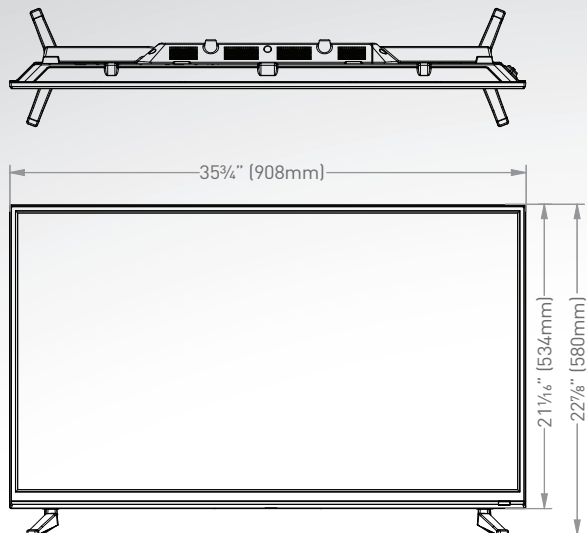

FD40M1A | 40" FHD LED TV

Panel Specifications

Screen Size	40"
Resolution	1920 x 1080
Refresh Rate	60Hz
Contrast Ratio	5000:1
View Angle	178 degree/178 degree

Broadcasting System

Analog	NTSC
Digital	ATSC

Audio

Cabinet

Vesa Compatible	200 x 200mm
-----------------	-------------

Dimensions/Weight

TV Without Stand (W x H x D)	35 3/4" x 21 1/16" x 3 7/8" (908 x 534 x 85.5mm)
TV With Stand (W x H x D)	35 3/4" x 22 7/8" x 8 1/16" (908 x 580 x 208mm)
Shipping Dimensions (W x H x D)	38 7/16" x 23 7/8" x 6 1/16" (976 x 605 x 153mm)
Shipping Weight (kg/lbs)	8.5/18.7