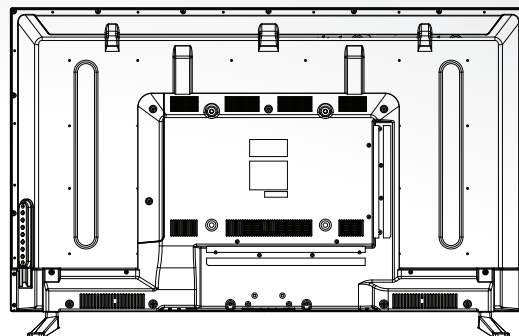

FD40M1A | 40" FHD LED TV

Panel Specifications

Screen Size	40"
Resolution	1920 x 1080
Refresh Rate	60Hz
Contrast Ratio	5000:1
View Angle	178 degree/178 degree

Broadcasting System

Analog	NTSC
Digital	ATSC

Audio

Mono/Stereo/Dual (MTS/SAP)	✓
Audio Output (Watts - THD 10%)	10W x 2
Speaker System	1 Way 2 Speakers
Dolby Digital Decoder	✓
Surround System	✓
Bass/Treble/Balance	✓
Auto Volume Leveler	✓
Sound Mode	5 Modes

Special Features

Smartlink (HDMI CEC)	✓
Smart Energy Saving	✓
Input Labeling	✓
Child Lock	✓
Closed Caption	✓
ARC Audio out	✓

Convenience Features

Language	English/Spanish/French
Auto Tuning/Programming	✓
Channel Add/Delete	✓
Favorite Channel Programming	✓
Auto/Manual Clock	✓
On/Off Timer	✓
Sleep Timer	✓
Auto Off (Sleep)	✓

AV Inputs & Outputs

# of HDMI Inputs	3
# of D-Sub (VGA) Inputs	1
# of Component (YPbPr) Inputs	1
# of Composite AV Inputs	1
# of Antenna (RF) Inputs	1
# of USB Inputs	1
# of Audio LR Outputs	1
# of 3.5mm Headphone Outputs	1
# of Optical Audio Outputs	1

Cabinet

Vesa Compatible	200 x 200mm

Dimensions/Weight

TV Without Stand (W x H x D)	35 3/4" x 21 1/16" x 3 7/8" (908 x 534 x 85.5mm)
TV With Stand (W x H x D)	35 3/4" x 22 7/8" x 8 1/16" (908 x 580 x 208mm)
Shipping Dimensions (W x H x D)	38 7/16" x 23 7/8" x 6 1/16" (976 x 605 x 153mm)
Shipping Weight (kg/lbs)	8.5/18.7

* Note: "✓"=Equipped

Certified to 2G