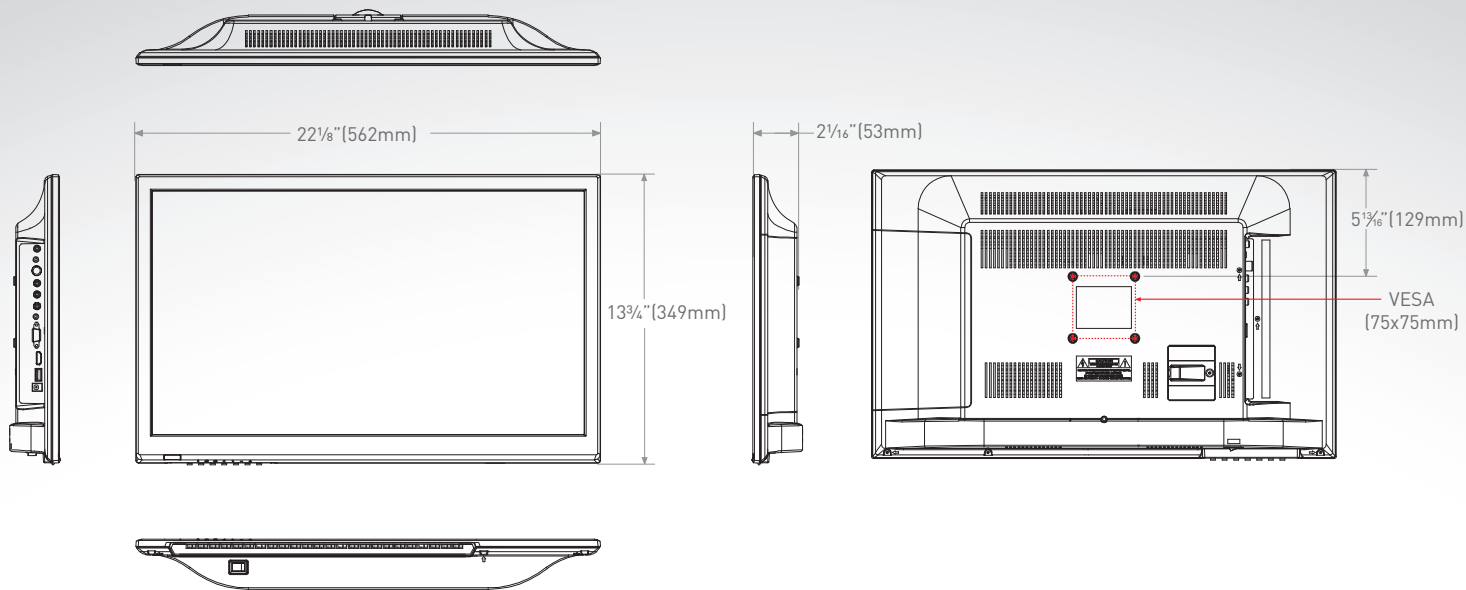

## Panel Specifications

Screen Size	24"
Resolution	1366 x 768
Refresh Rate	60Hz
Contrast Ratio	3000:1
View Angle	178 degree/178 degree

## Dimensions / Weight

TV Without Stand (L x H x W)	22 1/8" x 13 3/4" x 2 1/8" (562 x 349 x 53mm)
Shipping Dimensions (L x H x W)	24 5/8" x 16 3/4" x 4 1/8" (625 x 425 x 115mm)
Shipping Weight (kg/lbs)	4.3/9.5