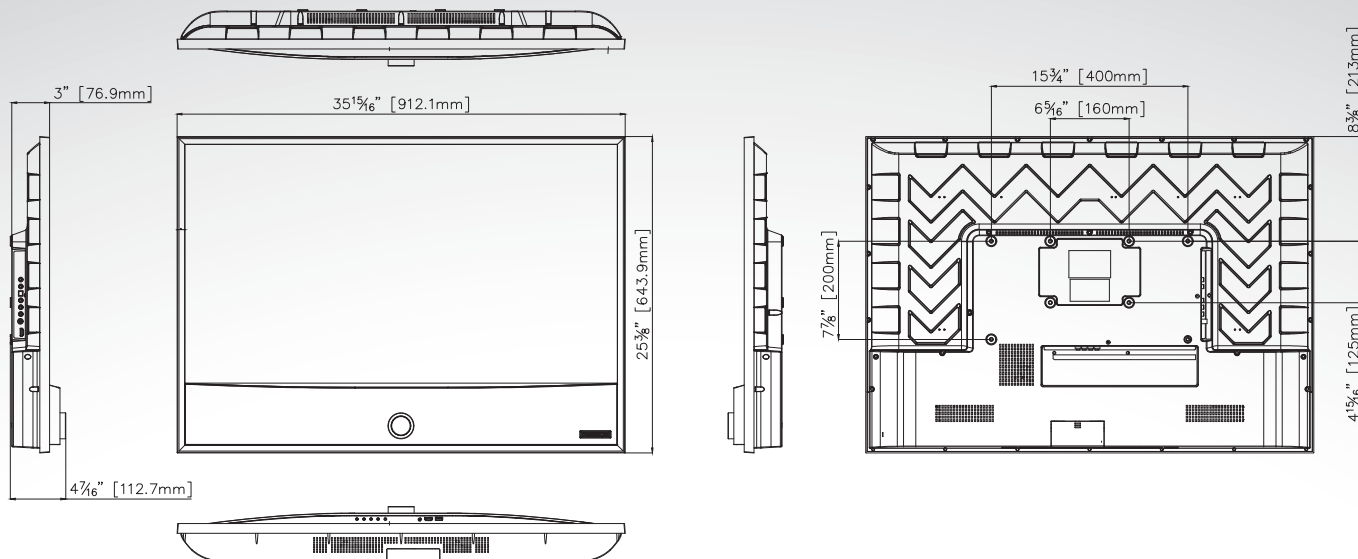

## Panel Specifications

Screen Size	40"
Resolution	1920 x 1080
Refresh Rate	60Hz
Contrast Ratio	5000:1
View Angle	178 degree/178 degree
Response Time	6.5ms

## Dimensions/Weight

TV Dimension (W x H x D)	35 1/16" x 25 5/8" x 4 1/4" [912.1 x 643. x 107.7mm]
--------------------------	---

\* Note: "✓"=Equipped