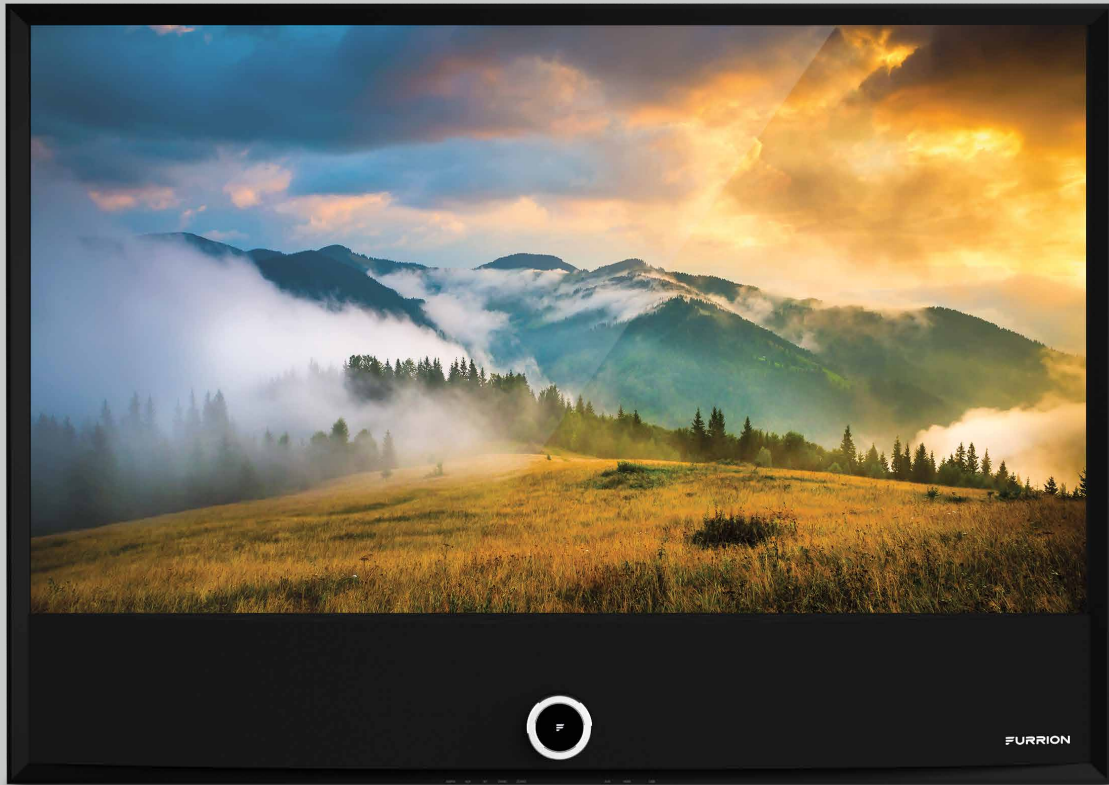

# FURRION

40" SENSE™ FHD LED TV  
WITH BUILT-IN SOUNDBAR

FDFK40V1A

VIBRATIONSMART™

CLIMATESMART™

FULL HD  
1080

FULL HIGH DEFINITION

2-ZONE  
INDEPENDENT CONTROL

# FDK40V1A | 40" SENSE™ FHD LED TV WITH BUILT-IN SOUNDBAR