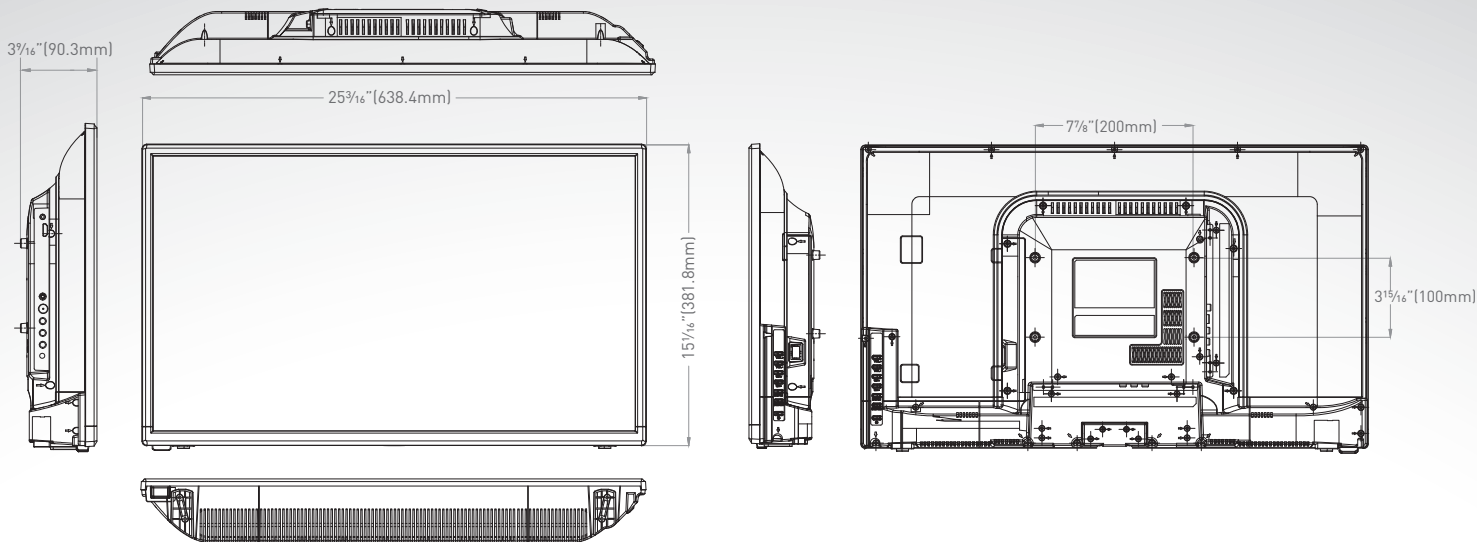

## Panel Specifications

Screen Size	28"
Resolution	1366 x 768
Refresh Rate	60Hz
Contrast Ratio	3000:1
View Angle	178 degree/178 degree

## Dimensions /Weight

TV Without Stand (L x H x W)	25 3/16" x 15 1/16" x 3 1/16" (638.4 x 381.8 x 90.3mm)
Shipping Dimensions (L x H x W)	28" x 17 3/4" x 5 15/16" (711.2 x 450.9 x 150.8mm)
Shipping Weight (kg/lbs)	4.9/10.8