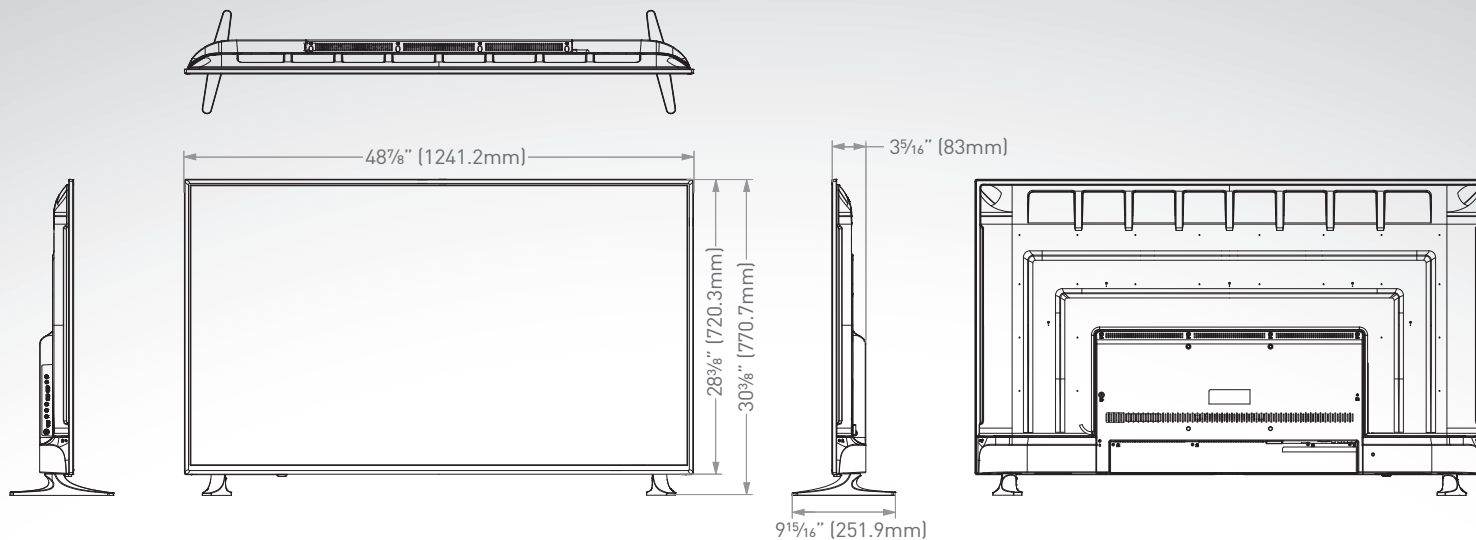

AUDIO
OUT

FD55C1A | 55" FHD LED TV

Panel Specifications

Screen Size	55"
Resolution	1920 x 1080
Refresh Rate	60Hz
Contrast Ratio	1200:1
View Angle	178 degree/178 degree

Broadcasting System

Analog	NTSC
Digital	ATSC

Cabinet

Vesa Compatible	200 x 200mm
-----------------	-------------

Dimensions/Weight

TV Without Stand (W x H x D)	48 7/8" x 28 3/8" x 3 5/16" (1241.2 x 720.3 x 83mm)
TV With Stand (W x H x D)	48 7/8" x 30 3/8" x 9 15/16" (1241.2 x 770.7 x 251.9mm)
Shipping Dimensions (W x H x D)	53 3/8" x 32 1/2" x 6 7/8" (1355 x 824 x 175mm)
Shipping Weight (kg/lbs)	17.2/37.9