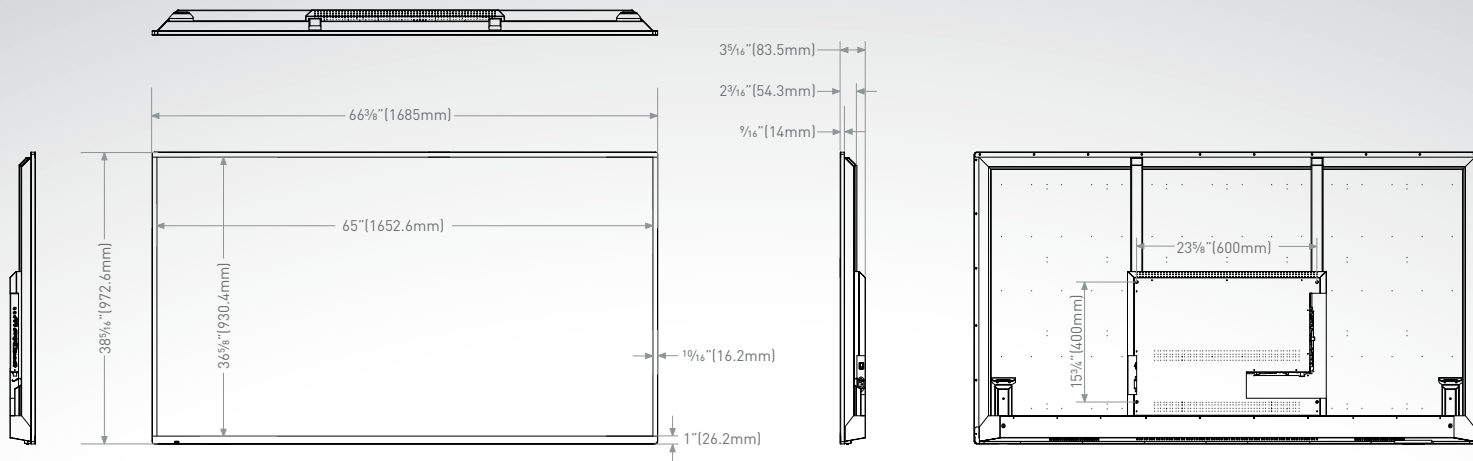

SMART
LINK

HDMI

HIGH DEFINITION
MULTIMEDIA
INTERFACE

FEUS75F1A | 75" LED UHD TV

Panel Specifications

Screen Size	75" (1905mm)
Resolution	3840 x 2160
Refresh Rate	60Hz
Contrast Ratio	1200:1
View Angle	178 degree/178 degree

Dimensions/Weight

TV without Stand (L x H x W)	66 3/8" x 38 5/16" x 3 5/16" (1685 x 972 x 83.5mm)
Shipping Dimensions (L x H x W)	75 3/4" x 47 1/16" x 12 3/4" (1923 x 1210 x 322mm)
Shipping Weight (kg/lbs)	52.5/115.7