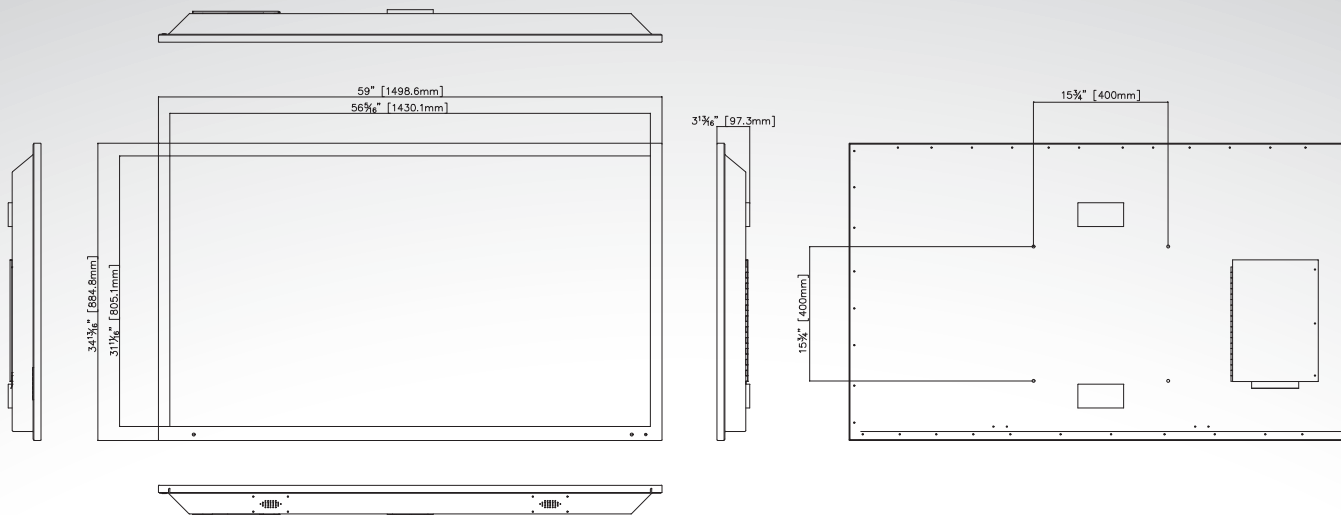

FDUF65CBR | 65" AURORA™ SHADE 4K OUTDOOR TV

Power

Input Power	100-240V AC
Power Plug	US

Panel Specifications

Screen Size	65"
Resolution	3840 x 2160
Refresh Rate	60Hz
Contrast Ratio	4000:1
View Angle	178 degree/178 degree
Response Time	6.5ms
Brightness	350nits

Cabinet

Vesa Compatible	400 X 400mm
-----------------	-------------

Dimensions/Weight

TV Dimensions (W x H x D)	59 1/8" x 34 7/8" x 3 1/8" (1498.6 x 884.3 x 98.7 mm)
Shipping Dimensions (W x H x D)	65 3/8" x 44 1/16" x 7 7/8" (1660 x 1135 x 200mm)
Shipping Weight (kg/lbs)	41 / 90.4