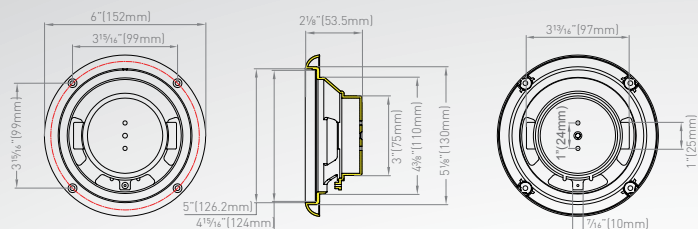

FMS5XX | 5" 2-WAY OUTDOOR MARINE SPEAKER WITH LED

Frame