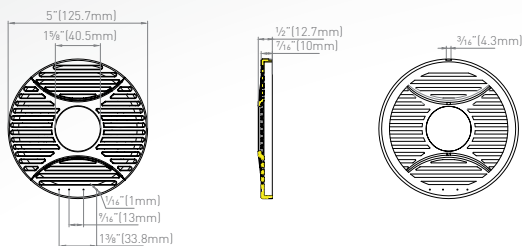

PP reinforced cone extends frequency response and minimizes distortion; this controls rigidity and internal damping and creates high definition audio with a pure, distinct sound.

FMS5XX | 5" 2-WAY OUTDOOR MARINE SPEAKER WITH LED

Frame

High Panel

Grill

LED Ring

Housing

FMS5L2-PS / FMS5L2-BL	5" two-way outdoor marine speaker with LED backlight
FMS5S2-PS / FMS5S2-BL	5" two-way outdoor marine speaker
FMS5S2A-PS / FMS5S2A-BL	5" two-way outdoor marine speaker with LED ring
FMS5L2A-PS / FMS5L2A-BL	5" two-way outdoor marine speaker with LED backlight and LED ring
FMS5LRN.OEM / FMS5LRN.AM	LED ring (Sold separately)
FMS5CMN-PS / FMS5CMN-BL	Mount (Sold separately)

Note: "PS"=white, "BL"=black

Specifications

Impedance	4Ω@1kHz 1V
Frequency	120±20% Hz
Output Sound Pressure Level	82dB
Characteristic Sensitivity	±3dB
Effective Frequency Band	Fo~20kHz
Harmonic Distortion	< 5%
Polarity	1W 85~20kHz Left "+", Right "-"
Temperature Range	-20°C to 70°C / -4°F to 148°F
Rated Power	25W
Max Power	30W
4"/102mm Speaker Driver	30W black PP cone paper woofer
1 1/2" 38mm Speaker Driver	5W hard dome tweeter speaker with black PET cone
Capacitor	4.7uF non-polar capacitor
Ingress Protection	IP55

Packaging Information (FMS5S2A-XX/FMS5L2A-XX)

Packaging Type	Color Gift Box
Quantity Per Box (pcs)	1
Individual Packaging Dimensions (L x H x W)	6 5/8" x 6 5/8" x 2 3/8"
	(160 x 160 x 60mm)
Individual Packaging Gross Weight (kg/lbs)	0.6/1.32
Individual Packaging Net Weight (kg/lbs)	0.54/1.19