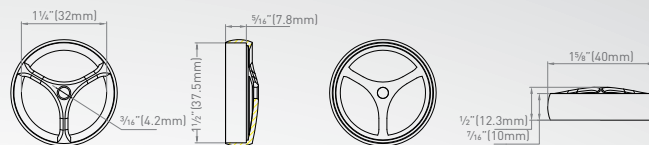

FMS5XX | 5" 2-WAY OUTDOOR MARINE SPEAKER WITH LED

Frame

High Panel

Grill

LED Ring

Housing

FMS5L2-PS / FMS5L2-BL	5" two-way outdoor marine speaker with LED backlight
FMS5S2-PS / FMS5S2-BL	5" two-way outdoor marine speaker
FMS5S2A-PS / FMS5S2A-BL	5" two-way outdoor marine speaker with LED ring
FMS5L2A-PS / FMS5L2A-BL	5" two-way outdoor marine speaker with LED backlight and LED ring
FMS5LRN.OEM / FMS5LRN.AM	LED ring (Sold separately)
FMS5CMN-PS / FMS5CMN-BL	Mount (Sold separately)

Note: "PS"=white, "BL"=black

Specifications

Impedance	4Ω@1kHz 1V
Frequency	120±20% Hz
Output Sound Pressure Level	82dB
Characteristic Sensitivity	±3dB
Effective Frequency Band	Fo~20kHz
Harmonic Distortion	< 5%
Polarity	1W 85~20kHz Left "+", Right "-"
Temperature Range	-20°C to 70°C / -4°F to 148°F
Rated Power	25W
Max Power	30W
4"/102mm Speaker Driver	30W black PP cone paper woofer
1 1/2" 38mm Speaker Driver	5W hard dome tweeter speaker with black PET cone
Capacitor	4.7uF non-polar capacitor
Ingress Protection	IP55

Packaging Information (FMS5S2A-XX/FMS5L2A-XX)

Packaging Type	Color Gift Box
Quantity Per Box (pcs)	1
Individual Packaging Dimensions (L x H x W)	6 5/8" x 6 5/8" x 2 3/8"
	(160 x 160 x 60mm)
Individual Packaging Gross Weight (kg/lbs)	0.6/1.32
Individual Packaging Net Weight (kg/lbs)	0.54/1.19

Packaging Information (FMS5LRN.AM)

Packaging Type	PE Bags
Quantity Per Box (pcs)	1
Individual Packaging Dimensions (L x H x W)	6 3/4" x 8 3/4" x 1 1/16"
	(170 x 222 x 0.09mm)
Individual Packaging Gross Weight (kg/lbs)	0.051/0.112
Individual Packaging Net Weight (kg/lbs)	0.045/0.098