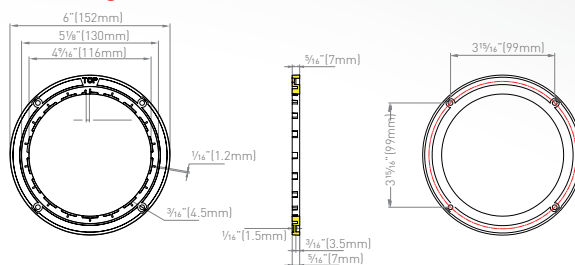

Frame

High Panel

Grill

LED Ring

Housing

FMS5L2-PS / FMS5L2-BL	5" two-way outdoor marine speaker with LED backlight
FMS5S2-PS / FMS5S2-BL	5" two-way outdoor marine speaker
FMS5S2A-PS / FMS5S2A-BL	5" two-way outdoor marine speaker with LED ring
FMS5L2A-PS / FMS5L2A-BL	5" two-way outdoor marine speaker with LED backlight and LED ring
FMS5LRN.OEM / FMS5LRN.AM	LED ring (Sold separately)
FMS5CMN-PS / FMS5CMN-BL	Mount (Sold separately)

Note: "PS"=white, "BL"=black

Specifications

Impedance	4Ω@1kHz 1V
Frequency	120±20% Hz
Output Sound Pressure Level	82dB
Characteristic Sensitivity	±3dB
Effective Frequency Band	Fo~20kHz
Harmonic Distortion	< 5%
Polarity	1W 85~20kHz Left "+", Right "-"
Temperature Range	-20°C to 70°C / -4°F to 148°F
Rated Power	25W
Max Power	30W
4"/102mm Speaker Driver	30W black PP cone paper woofer
1 1/2" 38mm Speaker Driver	5W hard dome tweeter speaker with black PET cone
Capacitor	4.7uF non-polar capacitor
Ingress Protection	IP55

Packaging Information (FMS5S2A-XX/FMS5L2A-XX)

Packaging Type	Color Gift Box
Quantity Per Box (pcs)	1
Individual Packaging Dimensions (L x H x W)	6 5/8" x 6 5/8" x 2 3/8"
	(160 x 160 x 60mm)
Individual Packaging Gross Weight (kg/lbs)	0.6/1.32
Individual Packaging Net Weight (kg/lbs)	0.54/1.19