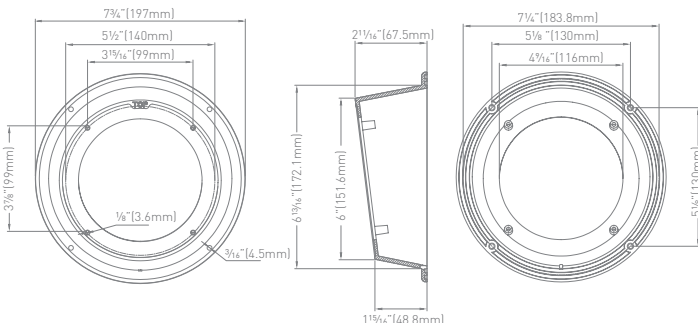

Frame

High Panel

Grill

LED Ring

Housing

FMS5L2-PS / FMS5L2-BL	5" two-way outdoor marine speaker with LED backlight
FMS5S2-PS / FMS5S2-BL	5" two-way outdoor marine speaker
FMS5S2A-PS / FMS5S2A-BL	5" two-way outdoor marine speaker with LED ring
FMS5L2A-PS / FMS5L2A-BL	5" two-way outdoor marine speaker with LED backlight and LED ring
FMS5LRN.OEM / FMS5LRN.AM	LED ring (Sold separately)
FMS5CMN-PS / FMS5CMN-BL	Mount (Sold separately)

Packaging Information (FMS5S2A-XX/FMS5L2A-XX)

Packaging Type	Color Gift Box
Quantity Per Box (pcs)	1
Individual Packaging Dimensions (L x H x W)	6 5/8" x 6 5/8" x 2 3/8"
	(160 x 160 x 60mm)
Individual Packaging Gross Weight (kg/lbs)	0.6/1.32
Individual Packaging Net Weight (kg/lbs)	0.54/1.19

Packaging Information (FMS5LRN.AM)

Packaging Type	PE Bags
Quantity Per Box (pcs)	1
Individual Packaging Dimensions (L x H x W)	6 3/4" x 8 3/4" x 1 1/16"
	(170 x 222 x 0.09mm)
Individual Packaging Gross Weight (kg/lbs)	0.051/0.112
Individual Packaging Net Weight (kg/lbs)	0.045/0.098