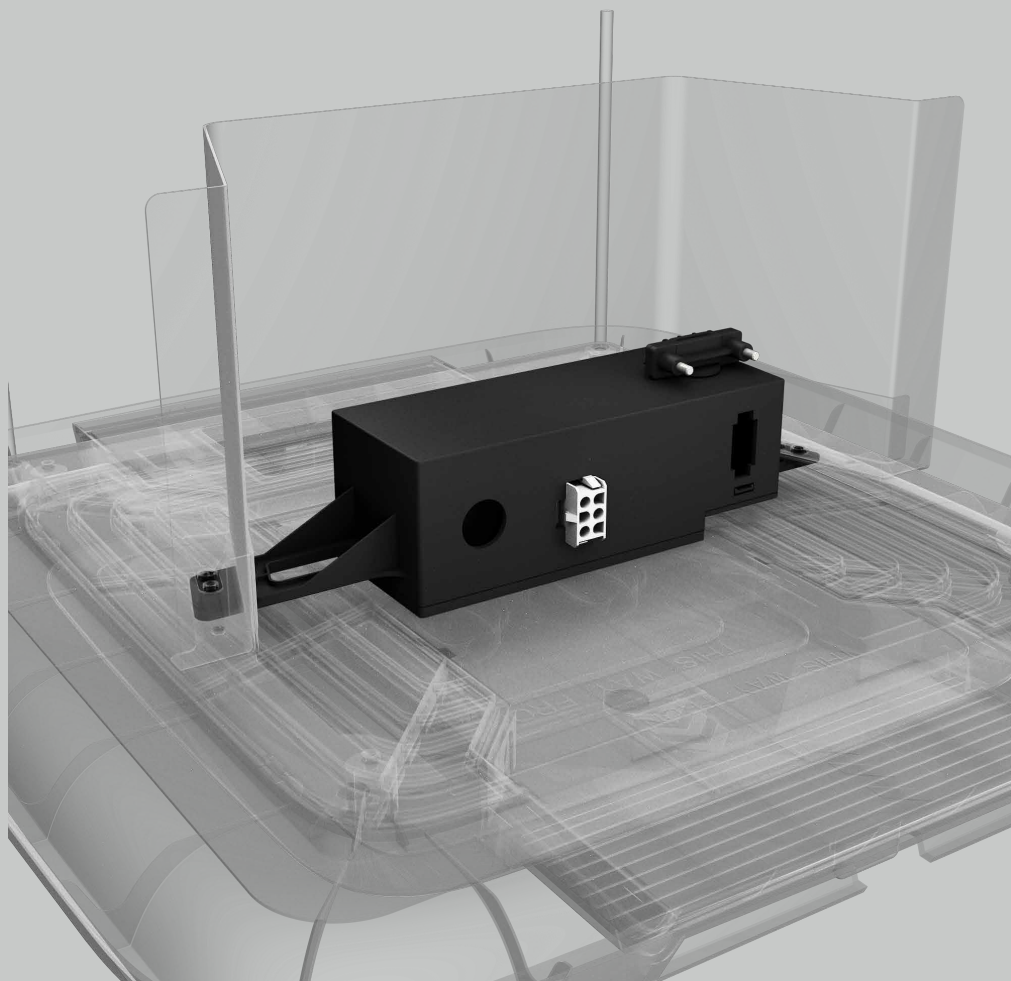

## SINGLE ZONE CONTROLLER

FACC12SA-BL

FAN  
SPEEDS

AUTO  
RESTART

AUTO FAN  
OPERATION

LED  
LIGHTING

SLEEP  
MODE

EASY  
INSTALLATION

- Compatible with all size of rooftop units
- Compatible with Furrion single zone basic/premium wall thermostat
- Compressor short cycle protection
- Seven colors LED mood lighting
- Three fan speeds with auto fan
- Automatic restart after power interruption
- Comfortable temperature control in sleep time

# FACC12SA-BL | SINGLE ZONE CONTROLLER