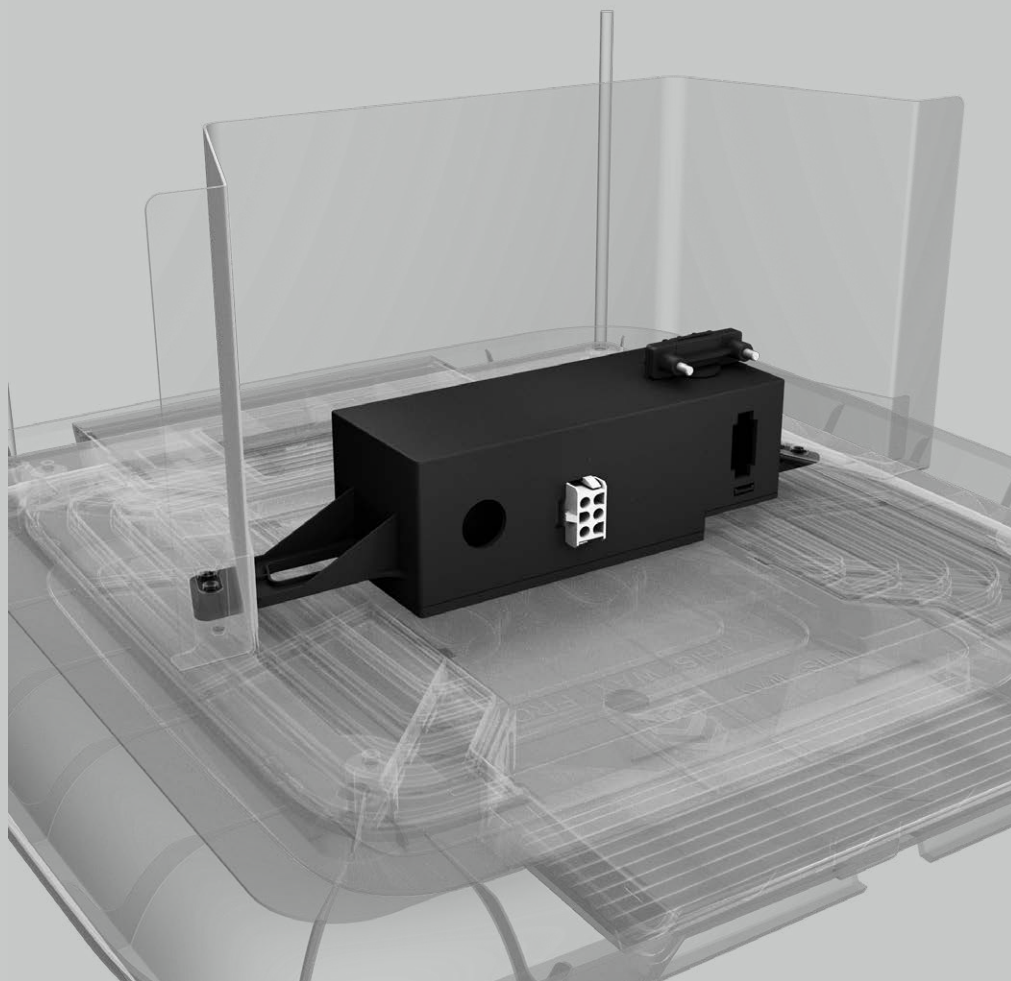

FURRION CHILL™

Single Zone controller for
Furrion Chill Air Conditioner System

FACC12SA-BL

FAN
SPEEDS

AUTO
RESTART

AUTO FAN
OPERATION

LED
LIGHTING

SLEEP
MODE

EASY
INSTALLATION

- Compatible with all size of rooftop units
- Compatible with Furrion single zone basic/premium wall thermostat
- Compressor short cycle protection
- Seven colors LED mood lighting
- Three fan speeds with auto fan
- Automatic restart after power interruption
- Comfortable temperature control in sleep time

FACC12SA-BL | SINGLE ZONE CONTROLLER

Specifications

Input Power	AC 115V and DC 12V
Frequency	60Hz
Compressor & Condenser Fan	AC 115V/20A
3 Evaporator Fan Motor Relay	AC 115V/5A
Temperature Range	60°F to 86°F/16°C to 30°C

Features

3 Fan Speeds (High/Med/Low)	✓
Auto Fan Speed	✓
Memory Function	✓
Auto Restart	✓
LED Mood Light	✓
Sleep Function	✓

Packaging Information

Packaging Type	Master Carton Box
Quantity Per Box (pcs)	1
Individual Packaging Dimensions (W x H x D)	25" x 12 ⁷ / ₁₆ " x 13 ³ / ₁₆ " (635 x 315 x 340mm)
Individual Packaging Gross Weight (lbs/kg)	33.1 / 15
Individual Packaging Net Weight (lbs/kg)	30.9 / 14