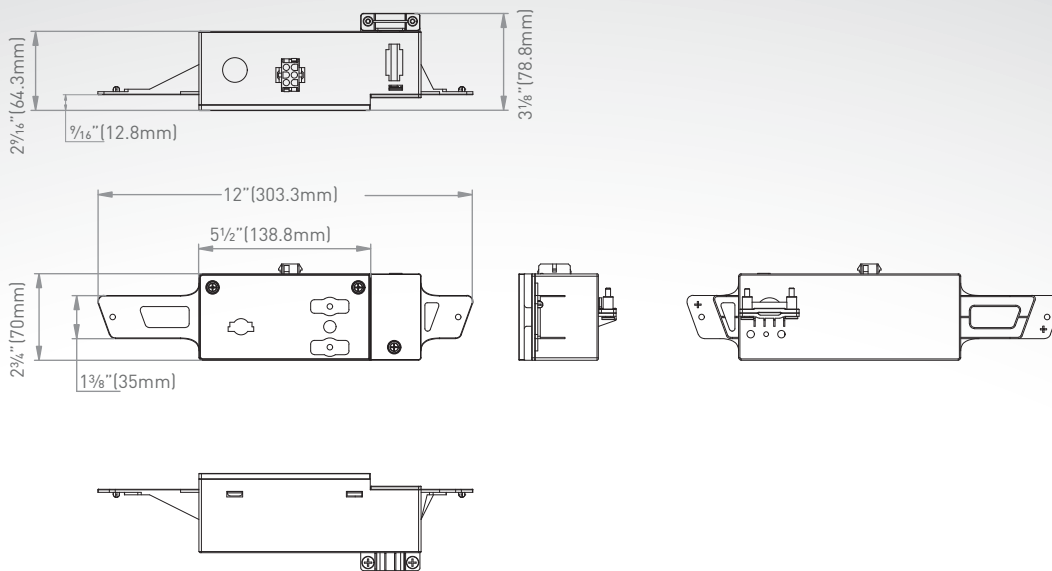

FACC12SA-BL | SINGLE ZONE CONTROLLER

Specifications

Input Power	AC 115V and DC 12V
Frequency	60Hz
Compressor & Condenser Fan	AC 115V/20A
3 Evaporator Fan Motor Relay	AC 115V/5A
Temperature Range	60°F to 86°F/16°C to 30°C

Features

3 Fan Speeds (High/Med/Low)	✓
Auto Fan Speed	✓
Memory Function	✓
Auto Restart	✓
LED Mood Light	✓
Sleep Function	✓

Packaging Information

Packaging Type	Master Carton Box
Quantity Per Box (pcs)	1
Individual Packaging Dimensions (W x H x D)	25" x 12⁷/₁₆" x 13³/₁₆" (635 x 315 x 340mm)
Individual Packaging Gross Weight (lbs/kg)	33.1 / 15
Individual Packaging Net Weight (lbs/kg)	30.9 / 14

Container Load Information

40'HQ Container Load (pcs)	37240

* Note: "✓"=Equipped