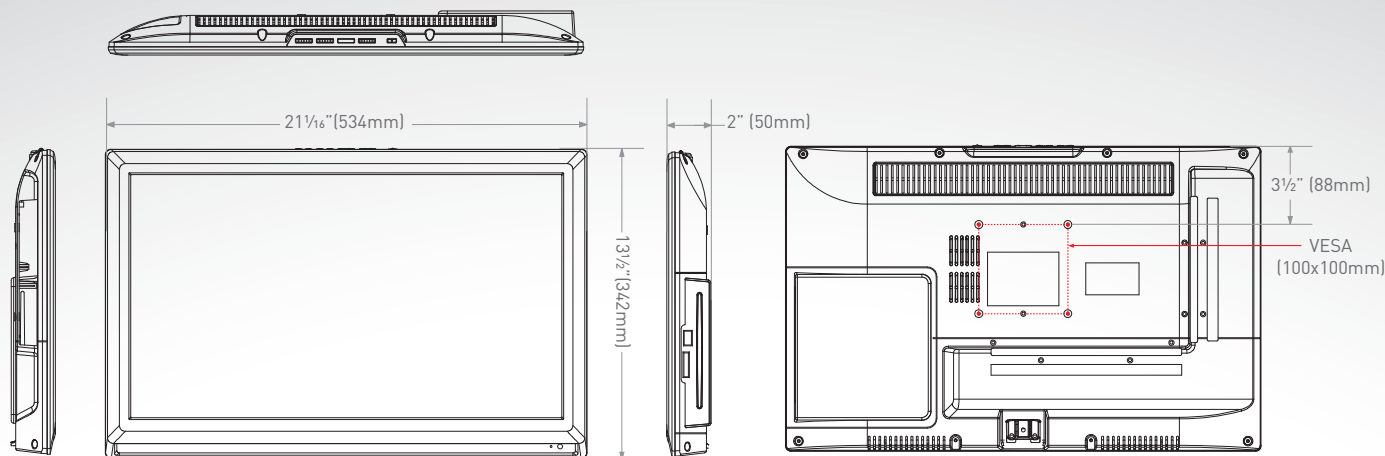

Panel Specifications

Screen Size	22"
Resolution	1920 x 1080
Refresh Rate	60Hz
Contrast Ratio	1000:1
View Angle	170 degree/160 degree

Broadcasting System

Analog	NTSC
Digital	ATSC

Audio

Mono/Stereo/Dual (MTS/SAP)	✓
Audio Output (Watts - THD 10%)	5W x 2
Speaker System	1 Way 2 Speakers
Surround System	✓
Bass/Treble/Balance	✓
Auto Volume Leveler	✓
Sound Mode	5 Modes

Cabinet

Vesa Compatible	100 x 100mm
-----------------	-------------

Dimensions/Weight

TV Without Stand (L x H x W)	21 1/16" x 13 1/2" x 2" (534 x 342 x 50mm)
TV With Stand (L x H x W)	21 1/16" x 14 13/16" x 2" (534 x 376 x 50mm)
Shipping Dimensions (L x H x W)	23 7/16" x 15 3/4" x 3 15/16" (594 x 400 x 100mm)
Shipping Weight (kg/lbs)	5.1/11.2