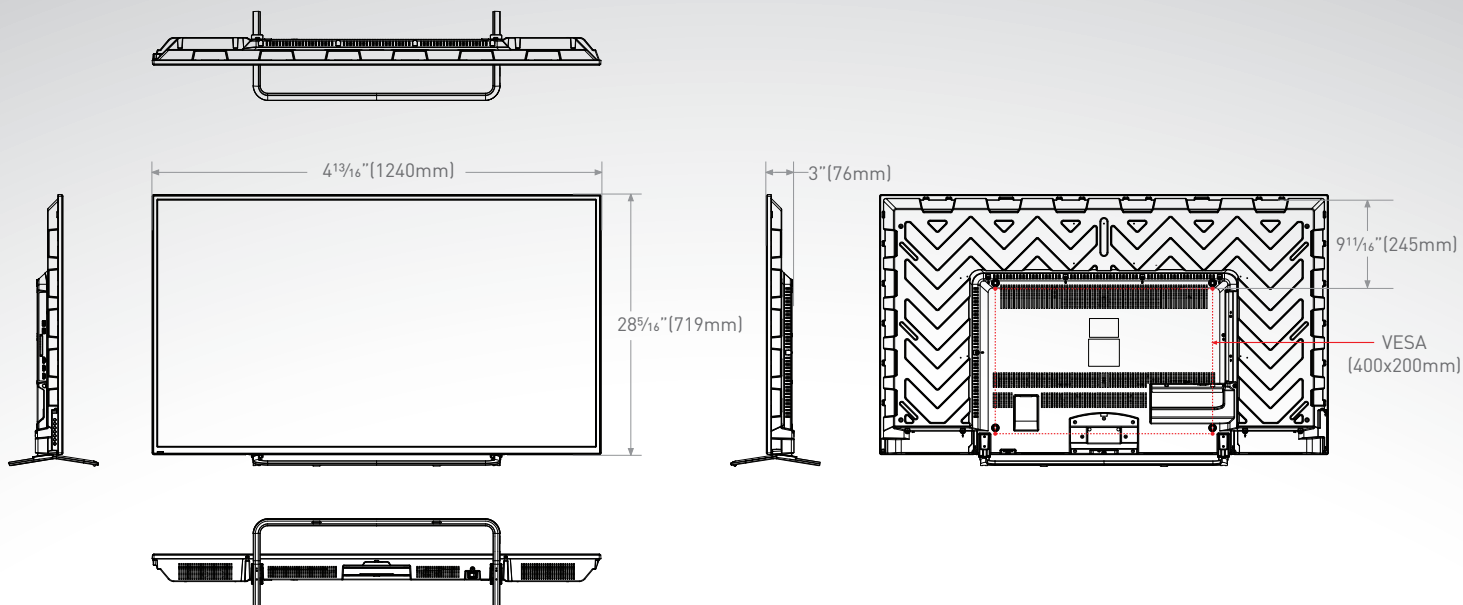

## Panel Specifications

Screen Size	55"
Resolution	3840 x 2160
Refresh Rate	60Hz
Contrast Ratio	4000:1
View Angle	178 degree/178 degree

## Dimensions/Weight

TV Without Stand (L x H x W)	48 7/8" x 28 5/16" x 3" (1240 x 719 x 76mm)
TV With Stand (L x H x W)	48 7/8" x 29 1/16" x 9 3/4" (1240 x 750.2 x 246.3mm)
Shipping Dimensions (L x H x W)	53 1/2" x 32 1/8" x 7 1/2" (1358 x 815 x 190mm)
Shipping Weight (kg/lbs)	18.5/40.8