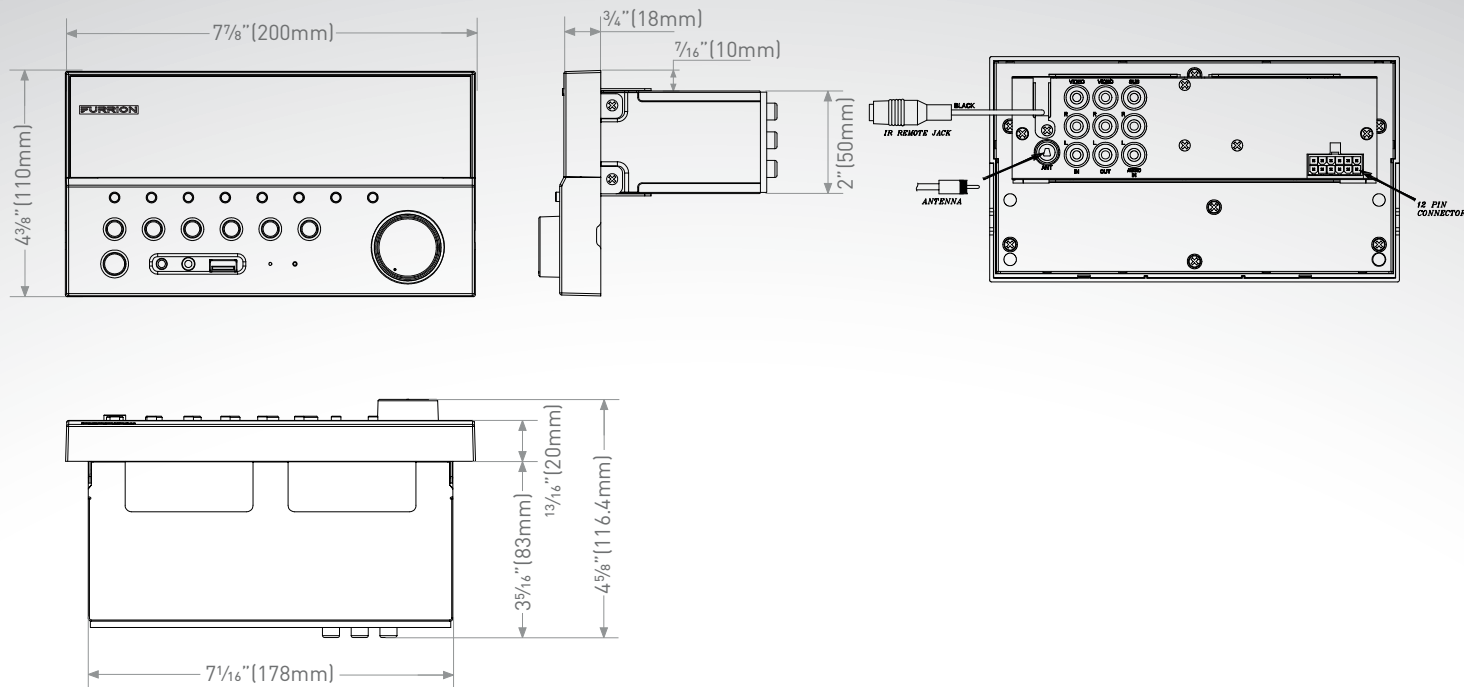

AUXILIARY
IN

USB
INTERFACE

HEADPHONE
JACK

SUBWOOFER
OUT

DV3050 | 2-ZONE ENTERTAINMENT SYSTEM

Specifications

Din Type	1-din (Main Chassis)
Front Panel Type	Fixed
Supported Disc Format	Nil
Supported Media Format	MP3/WMA
Tuner Type	AM & FM
# of Preset Stations	30
RDS	✓
USB	✓
Card Reader	•
Memory Card Support	•
AUX-IN	✓
AUX-IN Video Support	•
Bluetooth	4.0
NFC	✓
GPS	•
# of RCA (Audio LR) Inputs, Rear Panel	2
# of RCA (Audio LR) Outputs, Rear Panel	1
# of Video Inputs, Rear Panel	1
# of Video Outputs, Rear Panel	1
# of Subwoofer Outputs, Rear Panel	1
# of HDMI Outputs, Rear Panel	•
# of Optical Audio Inputs, Rear Panel	•
# of Coaxial Audio Inputs, Rear Panel	•
# of Camera Inputs, Rear Panel	•
IR Control Jack	1
# Zone Audio Outputs	2

Display Type	LCD
Display Size (inch)	4"
Power Output (Watt)	4 x 40Watt (RMS)
Power Connector Type	12-pin
Key Illumination Color	White
Rotary Volume Control	✓
Accessories Included	Remote Control with Batteries, Harness, Manual, Warranty Card

Packaging Information

Packaging Type	Color Gift Box
Quantity Per Box (pcs)	1
Individual Packaging Dimensions (L x H x W)	9 3/8" x 5 5/8" x 6 1/16" (238 x 142 x 153mm)
Individual Packaging Gross Weight (kg/lbs)	
Individual Packaging Net Weight (kg/lbs)	