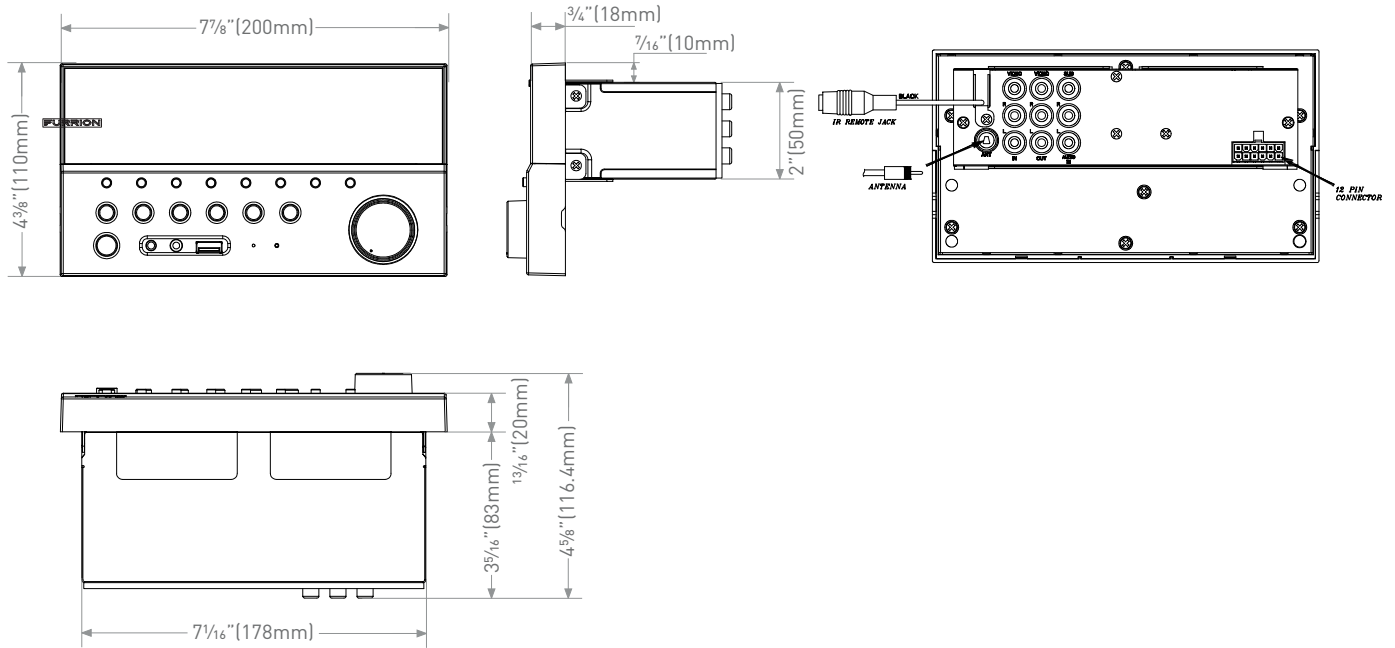

AUXILIARY
IN

USB
INTERFACE

HEADPHONE
JACK

SUBWOOFER
OUT

FURRION

Specifications

Din Type	1-din (Main Chassis)
Front Panel Type	Fixed
Supported Disc Format	Nil
Supported Media Format	MP3/WMA
Tuner Type	AM & FM
# of Preset Stations	30
RDS	✓
USB	✓
Card Reader	•
Memory Card Support	•
AUX-IN	✓
AUX-IN Video Support	•
Bluetooth	4.0
NFC	✓
GPS	•
Display Type	LCD
Display Size (inch)	4"
Power Output (Watt)	4 x 40W (MAX)
Power Connector Type	12-pin
Key Illumination Color	White
Rotary Volume Control	✓
Accessories Included	Remote Control with Batteries, Harness, Manual, Warranty Card

Inputs & Outputs

# of RCA (Audio LR) Inputs, Rear Panel	2
# of RCA (Audio LR) Outputs, Rear Panel	1
# of Video Inputs, Rear Panel	1
# of Video Outputs, Rear Panel	1
# of Subwoofer Outputs, Rear Panel	1
# of HDMI Outputs, Rear Panel	•
# of Optical Audio Inputs, Rear Panel	•
# of Coaxial Audio Inputs, Rear Panel	•
# of Camera Inputs, Rear Panel	•
IR Control Jack	1
# Zone Audio Outputs	2

Dimensions & Weight

Individual Packaging Dimensions (W x H x D)	9.37 x 5.59 x 6.02" (238 x 142 x 153mm)
Net Weight (lbs/kg)	10.6/4.8
Gross Weight (lbs/kg)	13.9/6.3

Master Carton

Quantity Per Box (pcs)	6
Master Carton Dimensions (W x H x D)	18.78 x 11.77 x 9.84" (477 x 299 x 250mm)
Master Carton Gross Weight (lbs/kg)	14.3/6.5