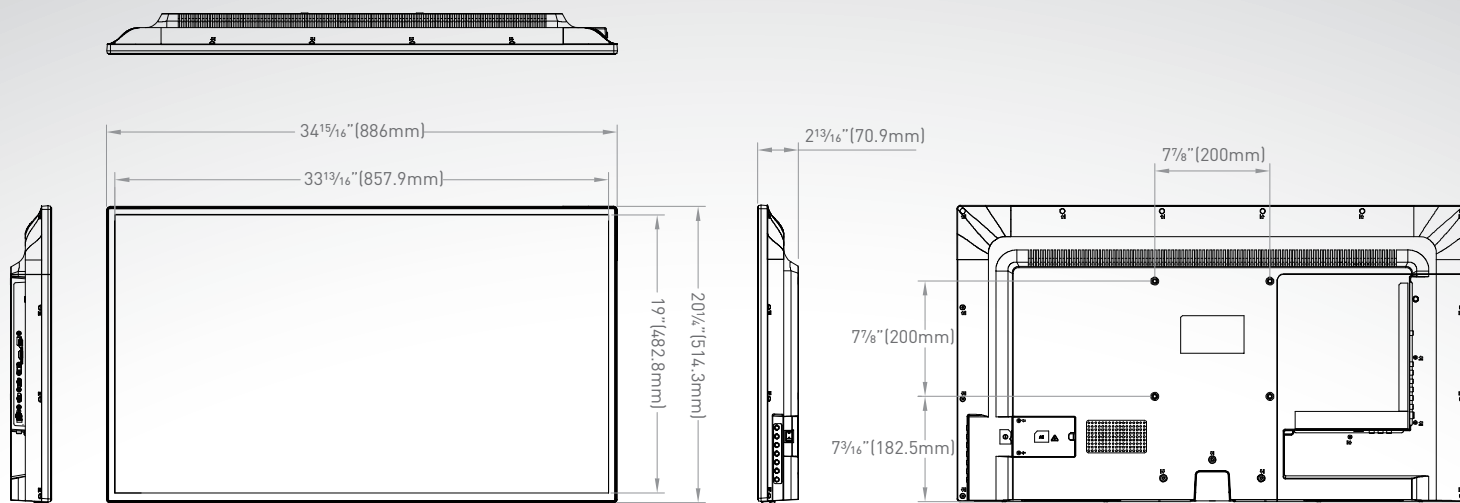

## Panel Specifications

Screen Size	39"
Resolution	1366 x 768
Refresh Rate	60Hz
Contrast Ratio	5000:1
View Angle	178 degree/178 degree

## Dimensions / Weight

TV Without Stand (L x H x W)	34 7/8" x 20 1/4" x 2 13/16" (886 x 514.3 x 70.9mm)
Shipping Dimensions (L x H x W)	40" x 24 1/2" x 5 15/16" (1015 x 622 x 150mm)
Shipping Weight (kg/lbs)	10.0/22.0