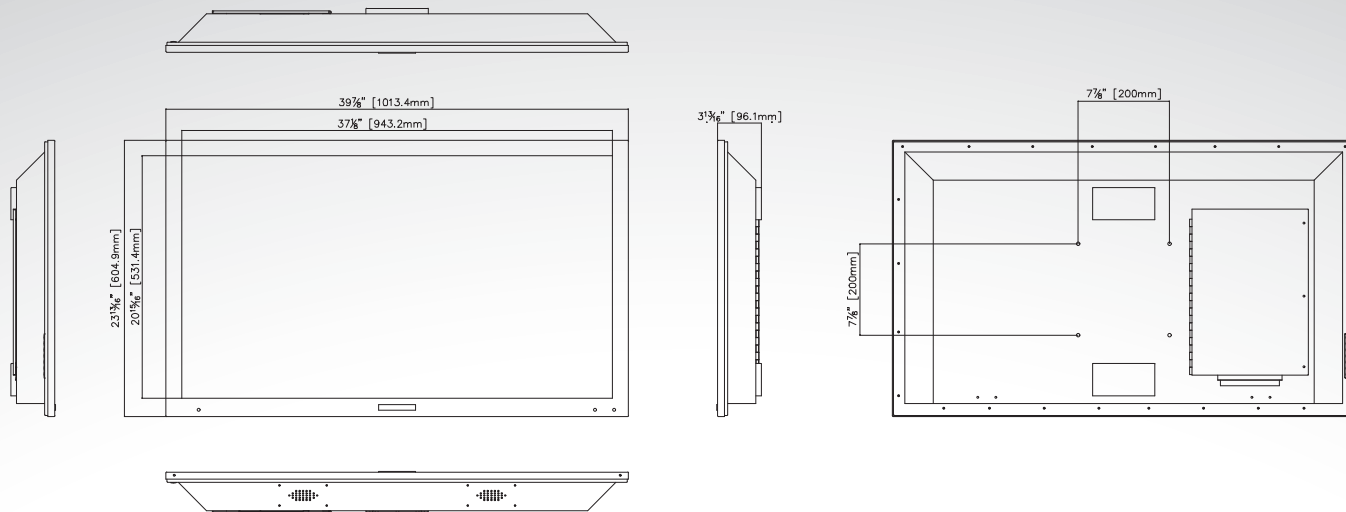

FDUP43CBR | 43" AURORA™ SUN 4K OUTDOOR TV

Power

Input Power	100-240V AC
Power Plug	US

Panel Specifications

Screen Size	43"
Resolution	3840 x 2160
Refresh Rate	60Hz
Contrast Ratio	4000:1
View Angle	178 degree/178 degree
Response Time	6.5ms
Brightness	700nits

Cabinet

Vesa Compatible	200 X 200mm
-----------------	-------------

Dimensions/Weight

TV Dimensions (W x H x D)	44 3/4" x 26 7/8" x 3 15/16" [1136.4 x 682.4 x 98.7mm]
Shipping Dimensions (W x H x D)	49 1/4" x 31 1/2" x 7 1/8" [1250 x 800 x 180mm]
Shipping Weight (kg/lbs)	25/55.1