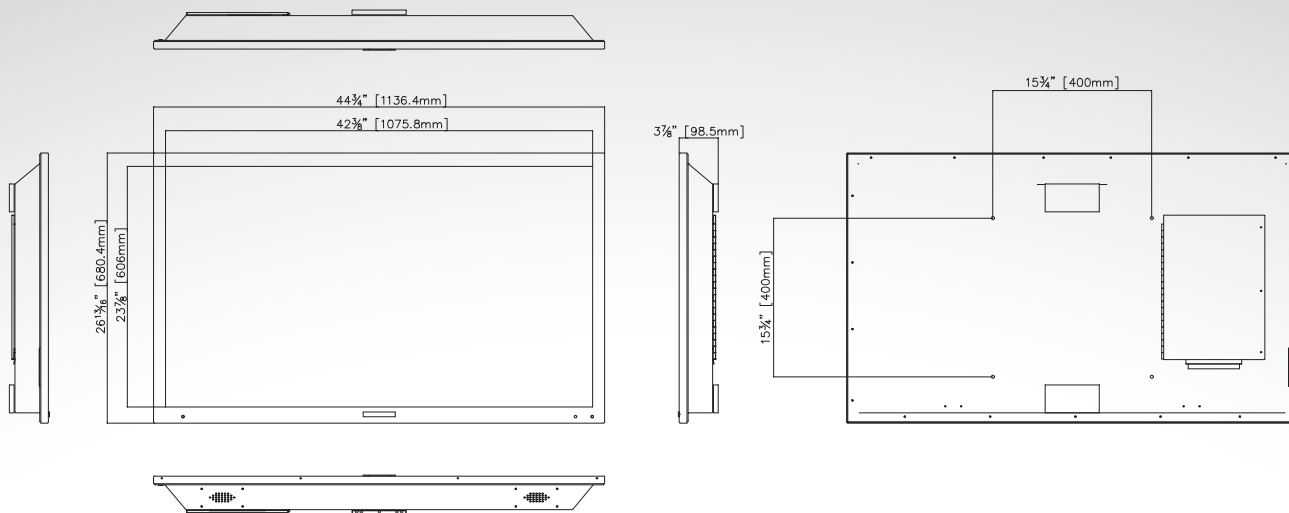

FDUP49CBR | 49" AURORA™ SUN 4K OUTDOOR TV

Power

Input Power	100-240V AC
Power Plug	US

Panel Specifications

Screen Size	49"
Resolution	3840 x 2160
Refresh Rate	60Hz
Contrast Ratio	4000:1
View Angle	178 degree/178 degree
Response Time	6.5ms
Brightness	700nits

Cabinet

Vesa Compatible	400 X 400mm
-----------------	-------------

Dimensions/Weight

TV Dimensions (W x H x D)	44 3/4" x 26 7/8" x 3 15/16" (1136.4 x 682.4 x 98.7mm)
Shipping Dimensions (W x H x D)	49 1/4" x 31 1/2" x 7 1/8" (1250 x 800 x 180mm)
Shipping Weight (kg/lbs)	25/55.1