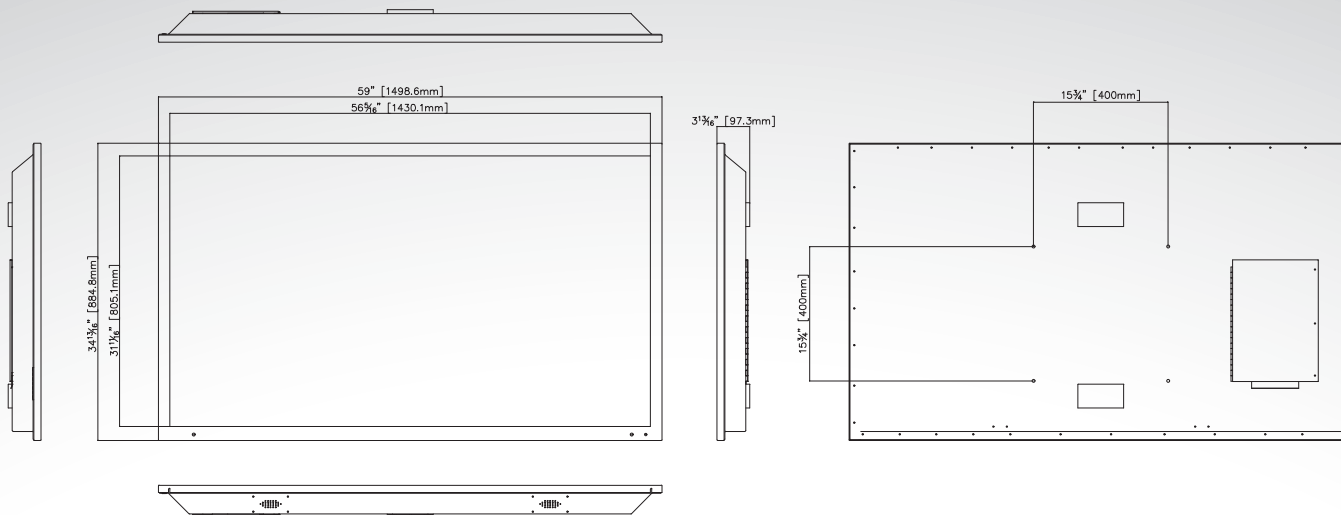

FDUP65CBR | 65" AURORA™ SUN 4K OUTDOOR TV

Power

Input Power	100-240V AC
Power Plug	US

Panel Specifications

Screen Size	65"
Resolution	3840 x 2160
Refresh Rate	60Hz
Contrast Ratio	4000:1
View Angle	178 degree/178 degree
Response Time	6.5ms
Brightness	700nits

Broadcasting System

Analog	NTSC
Digital	ATSC

Audio

Mono/Stereo/Dual (MTS/SAP)	NICAM/A2
Audio Output (Watts - THD 10%)	8W X 2
Speaker System	1 Way 2 Speakers Stereo
Dolby Digital Decoder	✓
Surround System	✓
Bass/Treble/Balance	✓
Auto Volume Leveler	✓
Sound Mode	4 Modes

Special Features

Child Lock/ V-Chip	✓
Closed Caption	✓
Smartlink (HDMI CEC)	✓
ARC Audio out	✓
1080P Source Input	✓
4K Source Input	✓

Convenience Features

Language	English/French/Spanish
Channel Add/Delete	✓
Auto Tuning/Programming	✓
Sleep Timer	✓
On/Off Timer	✓
Favorite Channel Programming	✓
Auto/Manual Clock	✓
Auto Off (Sleep)	✓
DVD	✓

AV Inputs & Outputs

# of HDMI Inputs	3
# of D-Sub(VGA) Inputs	1
# of Audio LR Outputs	1
# of PC Audio Inputs	1
# of Antenna (RF) Inputs	1
# of Composite AV Inputs	1
# of Component (YPbPr) Inputs	1
# of USB Inputs	1
# of Coaxial Audio Outputs	1
HDMI Version	2

Cabinet

Vesa Compatible	400 X 400mm

Dimensions/Weight

TV Dimensions (W x H x D)	59 1/8" x 34 7/8" x 3 1/8" (1498.6 x 884.3 x 98.7 mm)
Shipping Dimensions (W x H x D)	65 3/8" x 44 1/16" x 7 7/8" (1660 x 1135 x 200mm)
Shipping Weight (kg/lbs)	41 / 90.4

* Note: "✓"=Equipped