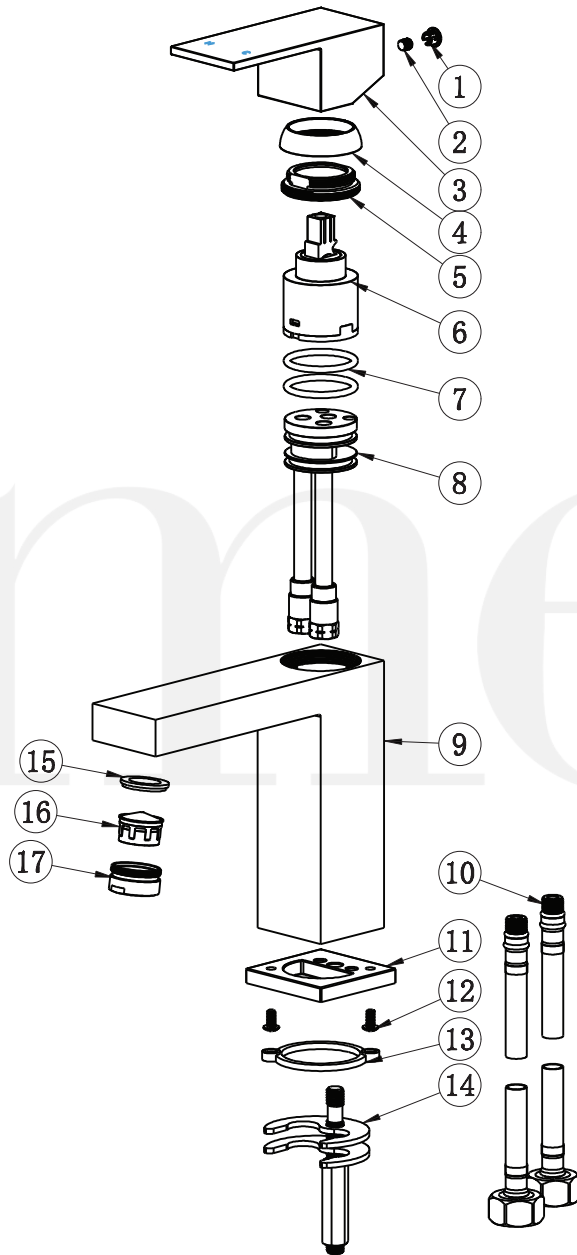

Item Description

- 1 Decor knob
- 2 Screw
- 3 Handle
- 4 Decor cover
- 5 Nut
- 6 D35 cartridge
- 7 O-ring
- 8 Cartridge base
- 9 Body
- 10 Connecting tube
- 11 Base
- 12 Screw
- 13 Rubber ring
- 14 Accessories
- 15 Flat washer
- 16 Aerator
- 17 Aerator shell