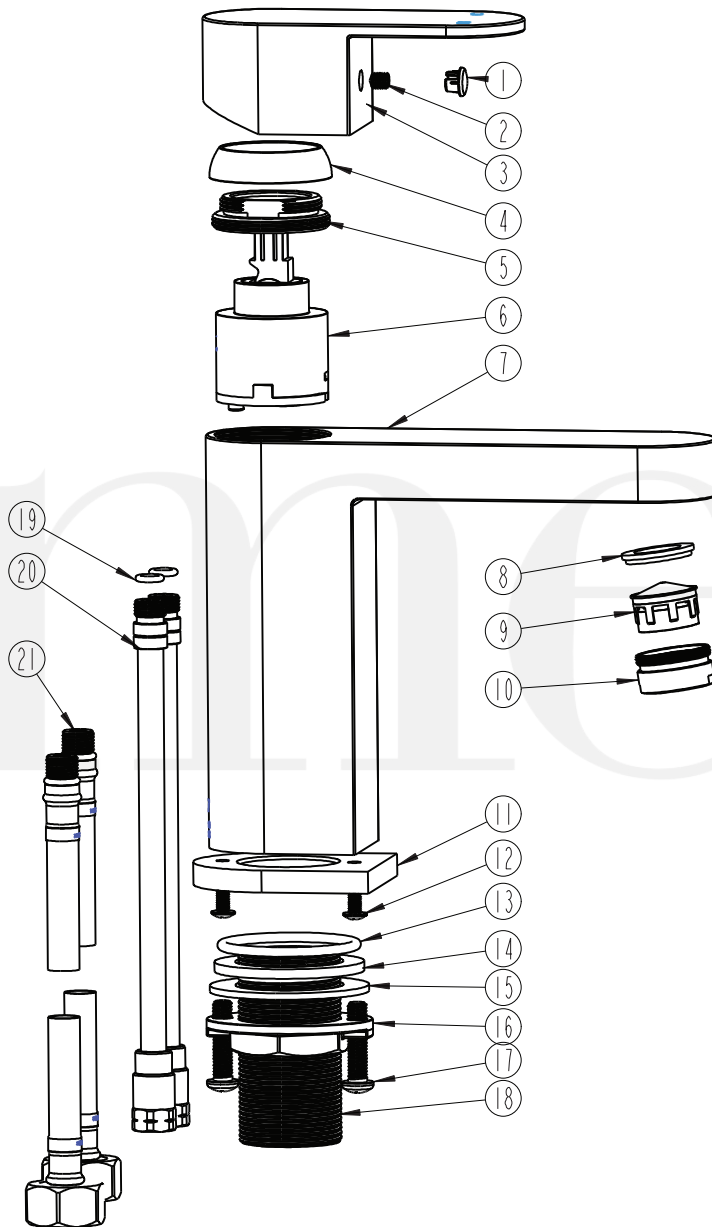

Item Description

- 1 Decor knob
- 2 Screw
- 3 Handle
- 4 Decor cover
- 5 Nut
- 6 D35 cartridge
- 7 Body
- 8 Flat washer
- 9 Aerator
- 10 Aerator shell
- 11 Base
- 12 Screw
- 13 O-ring
- 14 Flat washer
- 15 Washer
- 16 Mount nut
- 17 Bolt
- 18 Thread tube
- 19 O-ring
- 20 Connecting tube
- 21 Inlet hose