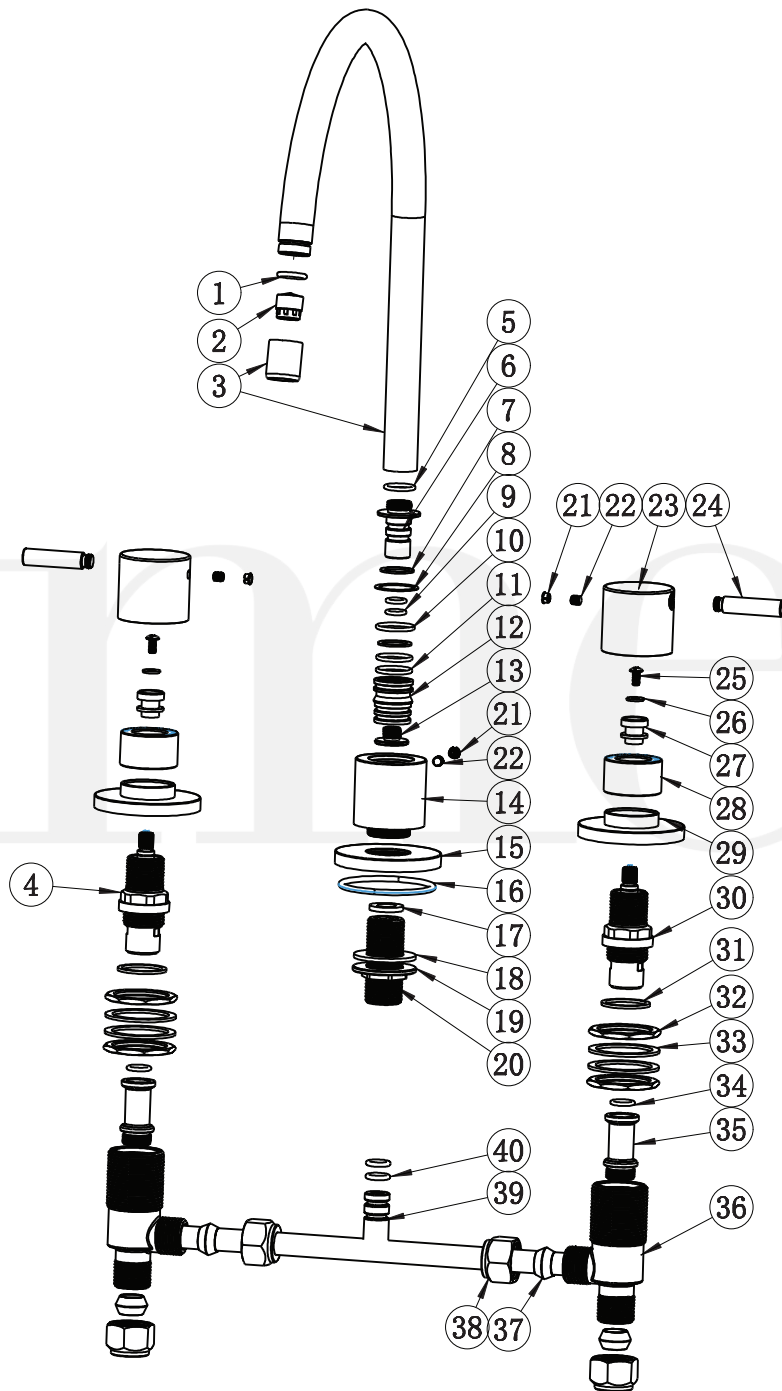

Item Description

- 1 O-ring
- 2 Aerator
- 3 Spout
- 4 Hot cartridge
- 5 O-ring
- 6 Connector
- 7 Wear-resisting ring
- 8 PVC Washer
- 9 O-ring
- 10 O-ring
- 11 O-ring
- 12 Copper sleeve
- 13 Lock Nut
- 14 Connecting base
- 15 Back plate
- 16 O-ring
- 17 Flat washer
- 18 Flat washer
- 19 Plastic nut
- 20 Thread tube
- 21 Decor knob
- 22 Screw
- 23 Handle
- 24 Handle lever
- 25 Screw
- 26 Washer
- 27 Connector
- 28 Nut
- 29 Back plate
- 30 Cold cartridge
- 31 Red paper pad
- 32 Nut
- 33 Washer
- 34 O-ring
- 35 Connector
- 36 Tee body
- 37 Rubber ring
- 38 Nut
- 39 Connecting pipe
- 40 O-ring