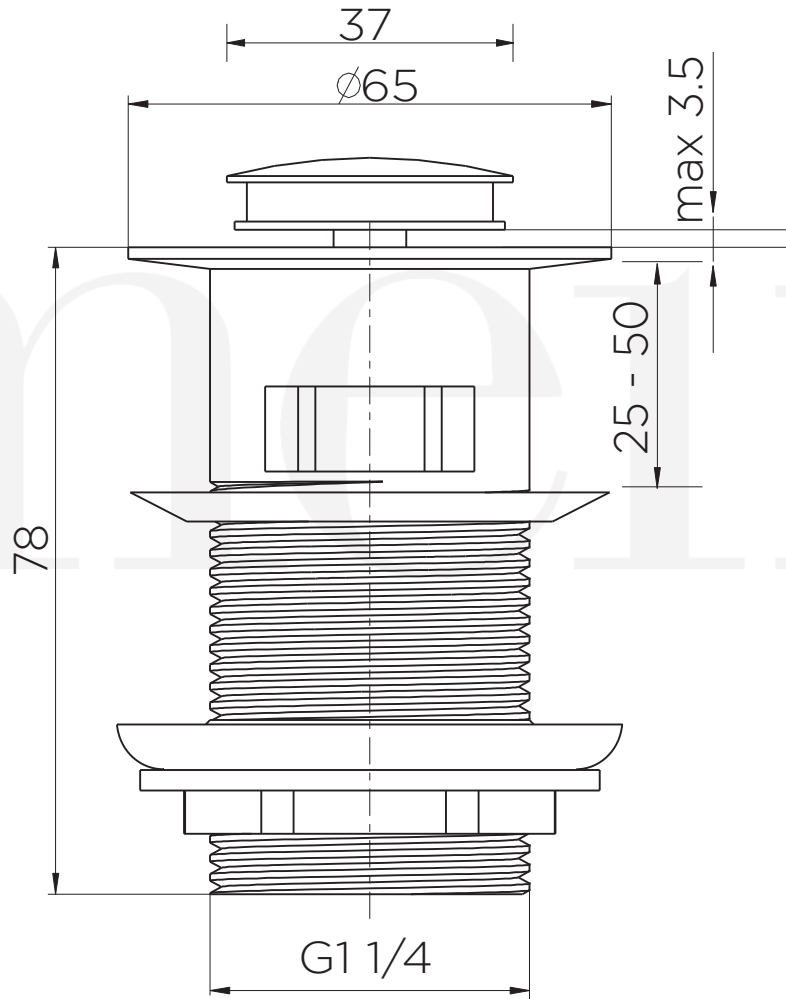

with overflow 32mm (40mm thread)

\varnothing Circle