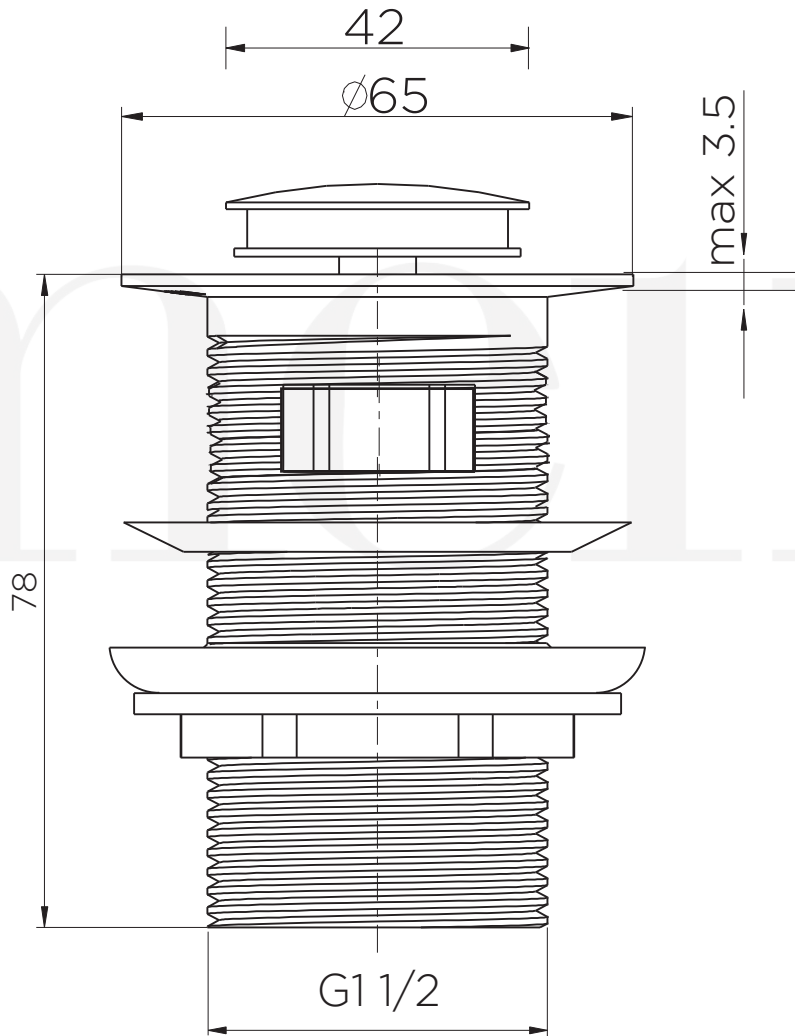

with overflow 40mm (45mm thread)

\varnothing Circle