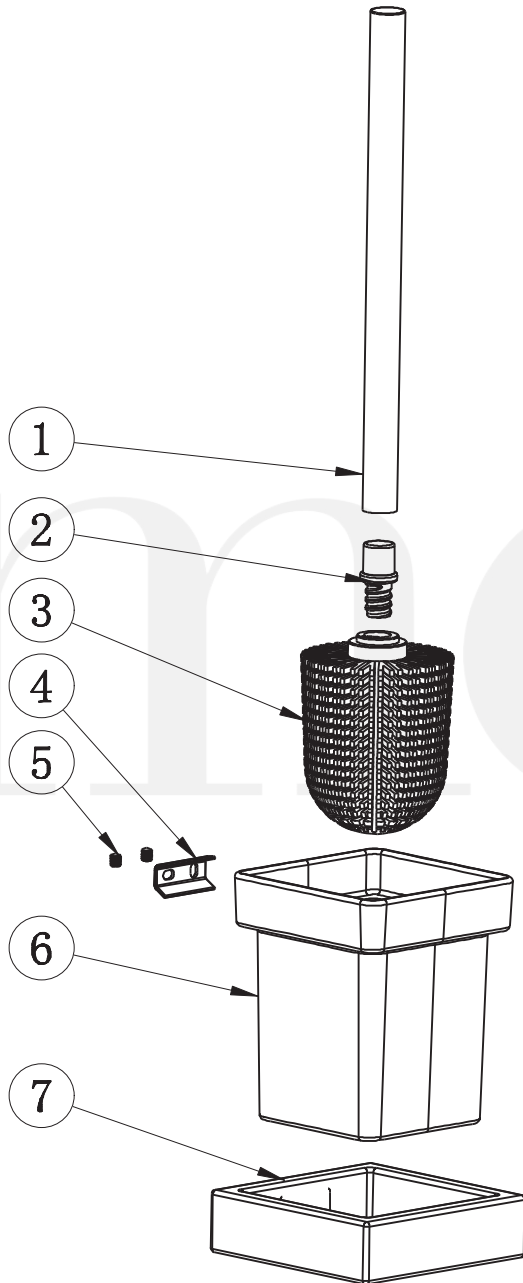

Item Description

- 1 Pipe
- 2 Screw
- 3 Brush
- 4 Stator
- 5 Screw
- 6 Glass cup
- 7 Base