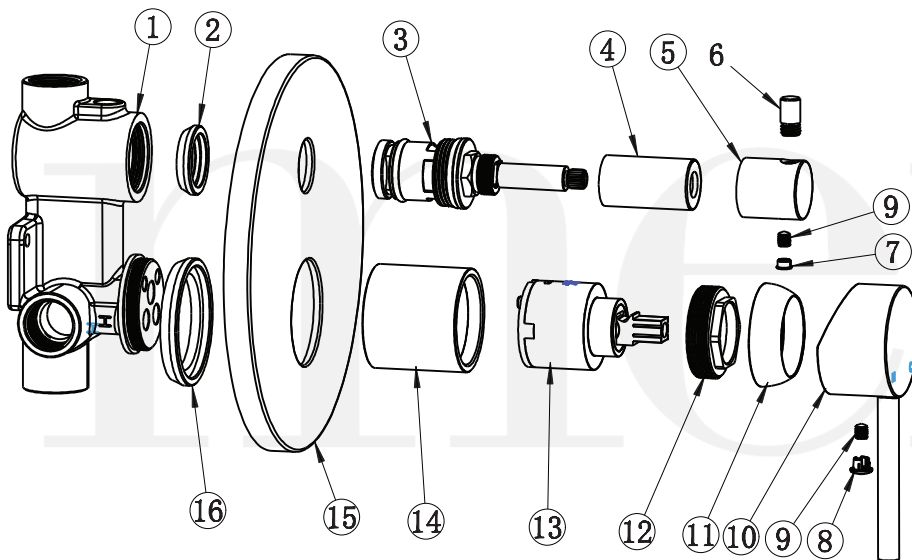

## Item Description

- 1 Body
- 2 O-ring
- 3 Divertor cartridge
- 4 Decor cover
- 5 Handle
- 6 Handle lever
- 7 Decor knob
- 8 Decor knob
- 9 Screw
- 10 Handle
- 11 Decor cover
- 12 Gland nut
- 13 D35 cartridge
- 14 Copper sleeve
- 15 Back plate
- 16 Rubber washer