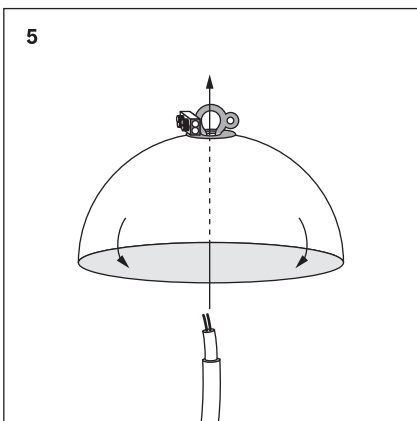

Design House
Stockholm

Assembly Instructions
Luna Lamp Small White (2483—0100)

WARNING If the external flexible cable or cord of this luminaire is damaged, it shall be exclusively replaced by the manufacturer or his service agent or a similar qualified person in order to avoid a hazard.

Components:

7

8

9

10

11

12