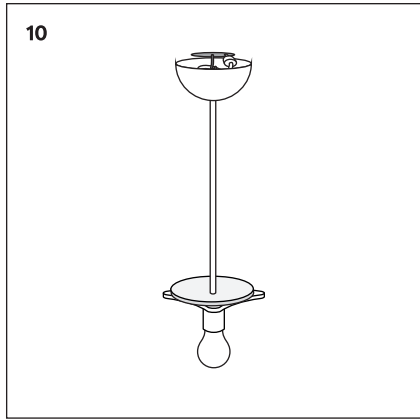

Design House
Stockholm

Assembly Instructions
Luna Lamp Small White (2483—0100)

WARNING If the external flexible cable or cord of this luminaire is damaged, it shall be exclusively replaced by the manufacturer or his service agent or a similar qualified person in order to avoid a hazard.

Components:

7

8

9

10

11

12