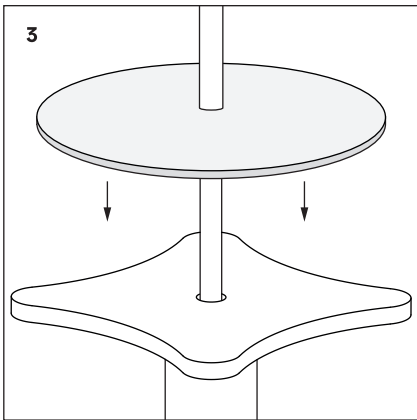

Design House
Stockholm

Assembly Instructions
Luna Lamp Small White (2483—0100)

WARNING If the external flexible cable or cord of this luminaire is damaged, it shall be exclusively replaced by the manufacturer or his service agent or a similar qualified person in order to avoid a hazard.

Components:

7

8

9

10

11

12