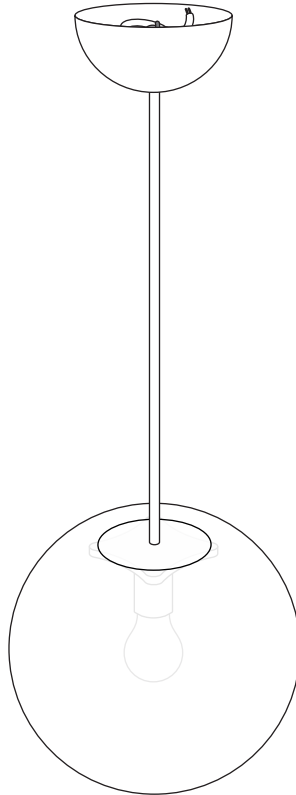

Design House
Stockholm

Assembly Instructions
Luna Lamp Small White (2483—0100)

WARNING If the external flexible cable or cord of this luminaire is damaged, it shall be exclusively replaced by the manufacturer or his service agent or a similar qualified person in order to avoid a hazard.

Components:

7

8

9

10

11

12