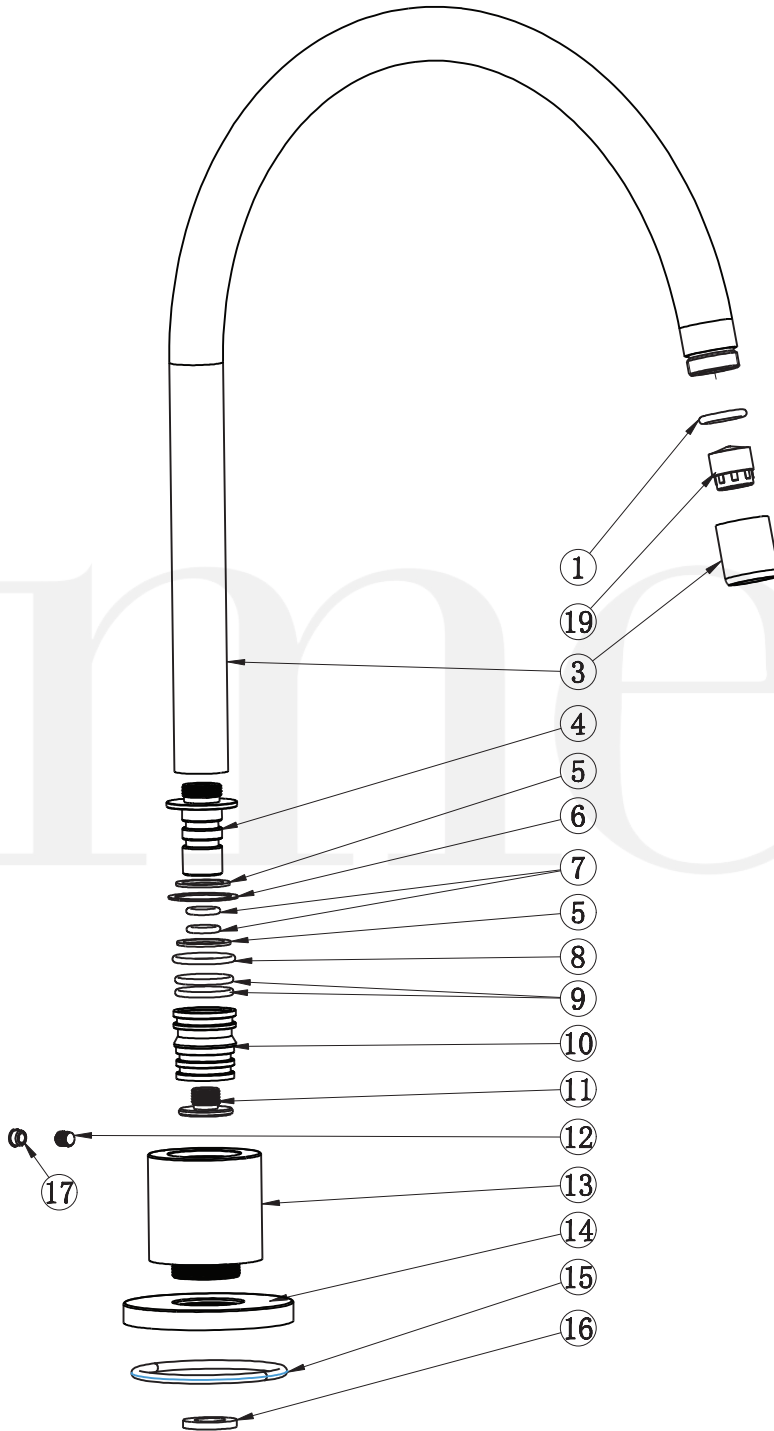

Item Description

- 1 O-ring
- 2 Aerator
- 3 Spout
- 4 Connector
- 5 Wear-resisting ring
- 6 PVC Washer
- 7 O-ring
- 8 O-ring
- 9 O-ring
- 10 Connector
- 11 Nut
- 12 Screw
- 13 Connector
- 14 Back plate
- 15 O-ring
- 16 Flat washer
- 17 Decor knob

Item Description

- 1 Body
- 2 O-ring
- 3 Back plate
- 4 Copper sleeve
- 5 D35 cartridge
- 6 Nut
- 7 Decor cover
- 8 Screw
- 9 Decor knob
- 10 Handle