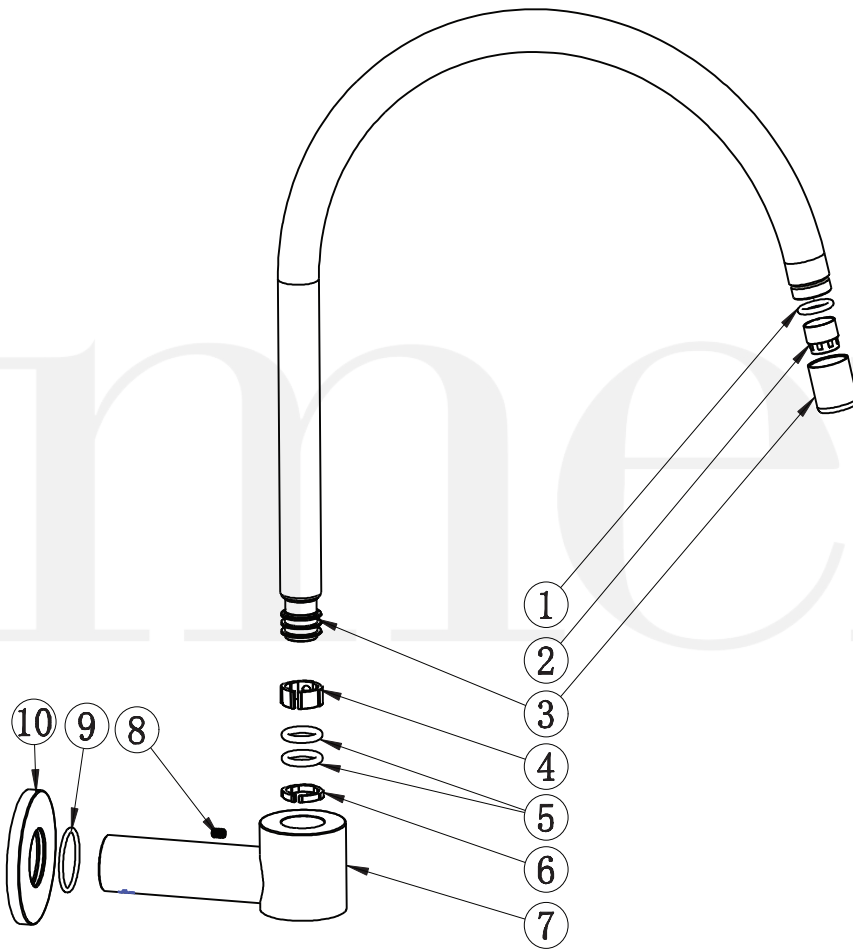

## Item Description

- 1 O-ring
- 2 Aerator
- 3 Spout
- 4 Wearing ring
- 5 O-ring
- 6 Wearing ring
- 7 Base
- 8 Screw
- 9 O-ring
- 10 Back plate

## Item Description

- 1 Body
- 2 O-ring
- 3 Back plate
- 4 Copper sleeve
- 5 D35 cartridge
- 6 Nut
- 7 Decor cover
- 8 Screw
- 9 Decor knob
- 10 Handle