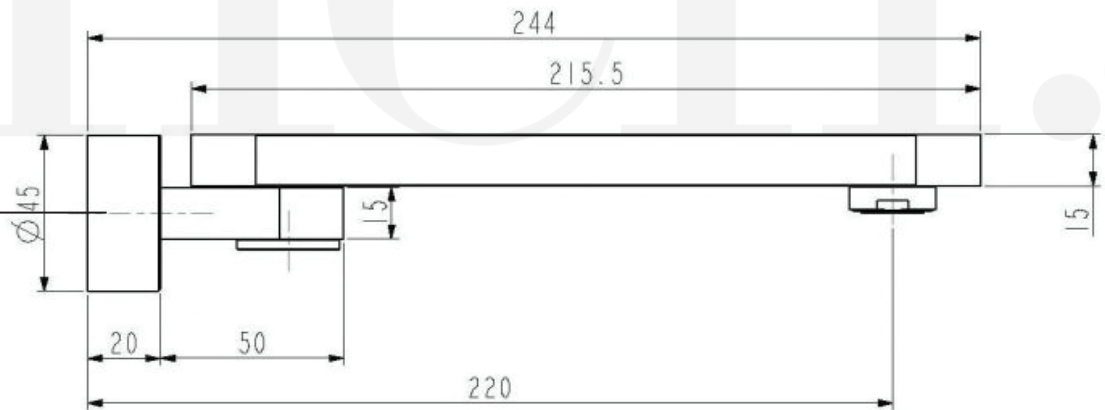

1/2" BSP female
thread water inlet

∅ Circle

∅ Circle