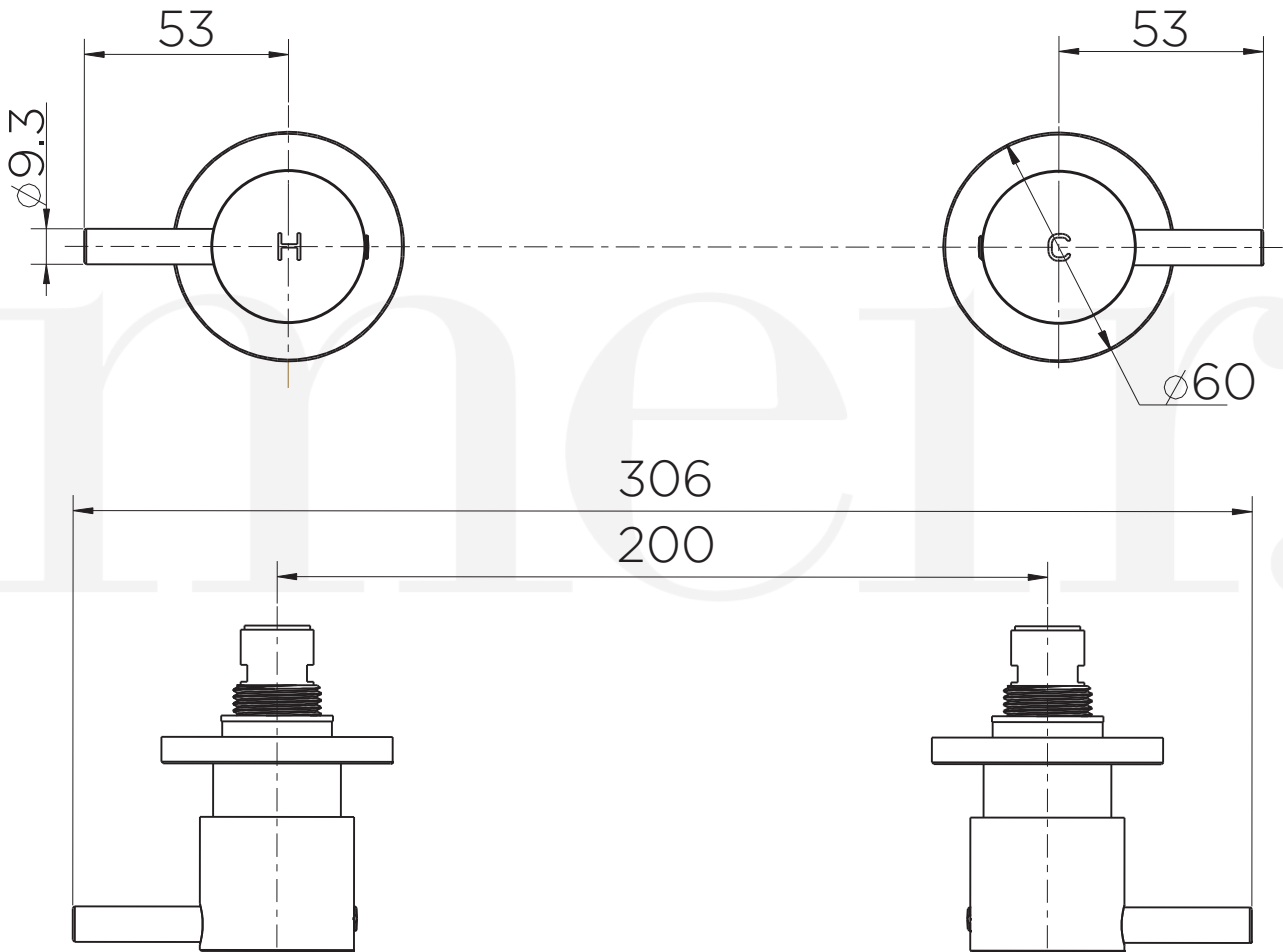

1/2" BSP female
thread water inlet

∅ Circle

∅ Circle