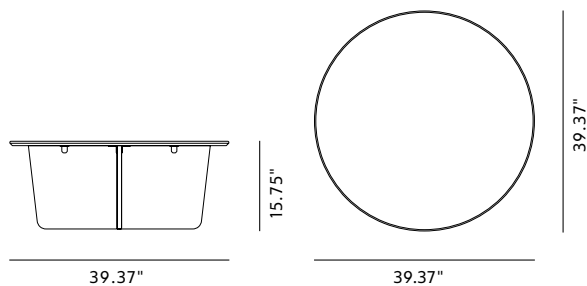

Tableau Coffee Table

By Space Copenhagen, 2018

Model	1960 - Tableau Coffee Table Ø100 cm
About	The Tableau series in stone reflects a passion for natural materials that runs deep in our DNA, involving expert craftsmanship that lies at the core of our company. With its graceful geometric contours and x-shaped base, Tableau creates a soft silhouette that exudes effortless elegance.
Product group	Side tables
Measurements	15.75" H x 39.37" Ø
Weight	78 kg
Materials	Leg construction of limestone plates. Table top of limestone, enforced at underside with metal web. Construction must be assembled on site by professionals.
Guarantee	Fredericia Furniture A/S offers a 7 year guarantee against manufacturing defects in standard products (materials and construction). Wear and damage to covers, surface treatment, inappropriate use and the like are not covered by the warranty.
Download	Click here to download images, architect files at our partner portal.

DRAWING

TABLE TOPS

DARK
ATLANTICO
LIMESTONE