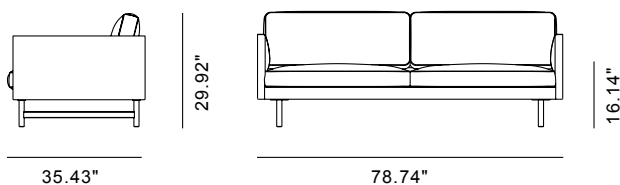

Calmo 2 Seater 95 Metal Base

By Hugo Passos, 2019

Model	5652 - Calmo 2 seater 95 Metal Base
About	The Calmo 2-seater sofa offers a roomy sense of cosiness, where straight lines converge with discrete curved details. Comfy cushions complete the picture in this understated expression of elegance.
Product group	Sofas
Measurements	78.74" L x 35.43" D x 29.92" H Seat: 16.14" H
Weight	64 kg
Materials	Legs of solid wood or steel. Inner frame of steel enforced hardwood. Seat undercarriage has nozag springs. Inner frame upholstered with CMHR or HR foam. The seat and back cushions have a foam core which is wrapped in a sectional inner cover containing a mix of feather and foam granulate. The sofa is available with upholstery in fabric or leather. When upholstered in fabric, the seat and back cushions are covered with fabric on both sides. Leather cushions have hessian backing. Seat and back cushion covers can be removed for cleaning. Other parts of the upholstery is not removable.
Accessories	Set of 3 cushions (P5522)
Test & certificates	FSC® certified EN 1022:2005, EN 16139:2013 (L2)
Guarantee	Fredericia Furniture A/S offers a 7 year guarantee against manufacturing defects in standard products (materials and construction). Wear and damage to covers, surface treatment, inappropriate use and the like are not covered by the warranty.
Download	Click here to download images, architect files at our partner portal.

DRAWING

WOOD / METAL FRAME

Upholstery according to current price list.