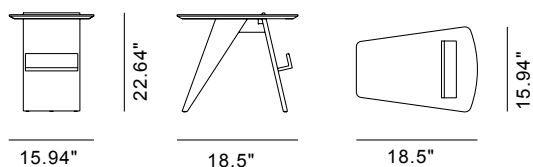

Magazine Table

By Jens Risom, 1949

Model	6500 - Magazine Table
About	Originally designed in 1949, The Magazine Table reflects Risom's idea that key to good design is comfort, the warmth of wood with a graceful style. Available in lacquered or black lacquered oak plywood, the mix of soft lines and carefully crafted cut-outs and curves makes this the perfect place for any reading material - in any number of contemporary settings. From private homes to reception areas, lobbies or hotel rooms.
Product group	Complements
Measurements	18.5" W x 15.94" L x 22.64" H
Weight	4,6 kg
Materials	Base and table top of plywood -beech core with oak top veneer.
Test & certificates	FSC® certified
Guarantee	Fredericia Furniture A/S offers a 7 year guarantee against manufacturing defects in standard products (materials and construction). Wear and damage to covers, surface treatment, inappropriate use and the like are not covered by the warranty.
Download	Click here to download images, architect files at our partner portal.

DRAWING

WOOD