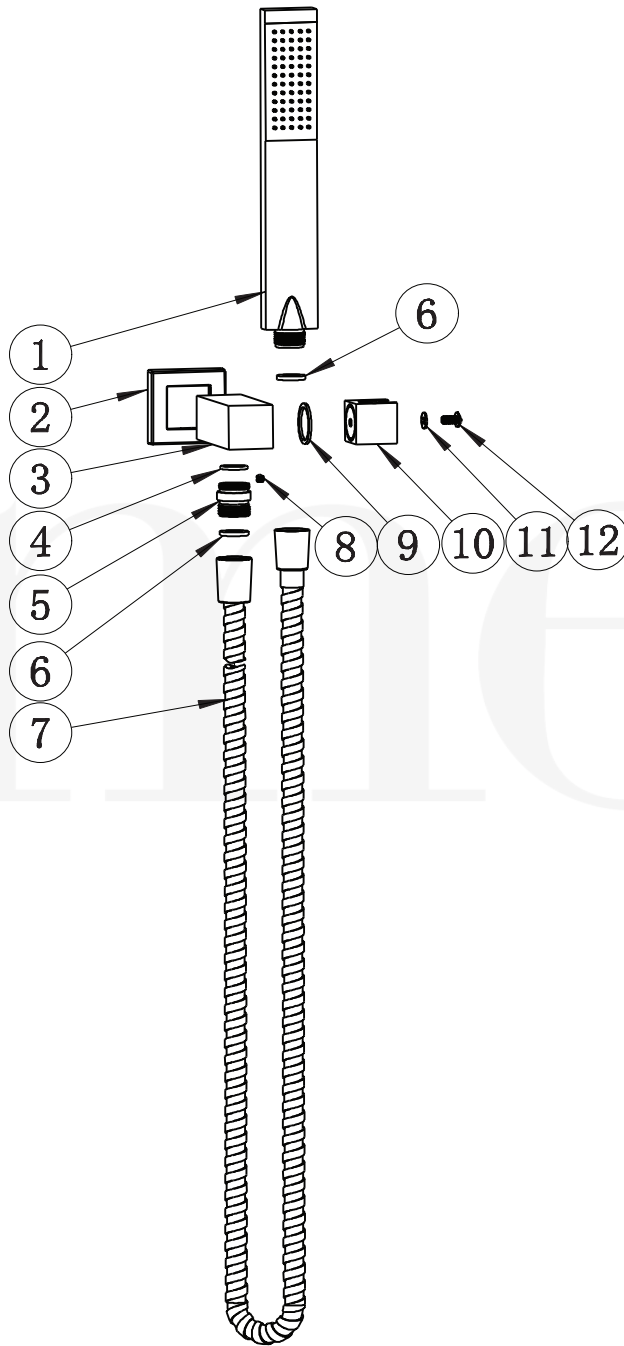

Item Description

- 1 Square handle shower
- 2 Back plate
- 3 Body
- 4 O-ring
- 5 Connector
- 6 Flat washer
- 7 Shower hose
- 8 Screw
- 9 Wear-resisting ring
- 10 Bracket
- 11 Wear-resisting ring
- 12 Bolt